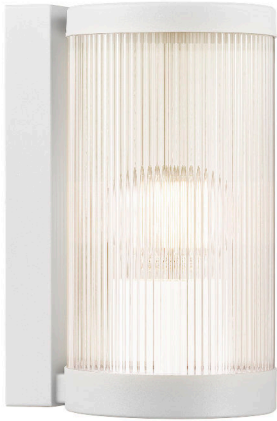

**COUPAR | WALL LIGHT | WHITE**

2218061001

**nordlux®**

Voltage (V): 220-240 Volt  
 IP degree: IP54  
 Maximum bulb wattage (W): 25W  
 Class (Class 1, Class 2, Class 3):  
 Class 1 (Earth contact)  
 Bulb base: E27  
 Parallel connection: True

Height (cm): 25  
 Width (cm): 13  
 Shade Diameter (cm): 13  
 Length (cm): 13  
 EAN: 5704924010606  
 TUN: 2276905  
 Item Number: 2218061001

Pcs Per Master Carton: 3  
 Sales Box Height (cm): 26  
 Sales Box Width (cm): 18  
 Sales Box Depth (cm): 14  
 Sales Box Volume m<sup>3</sup> : 0.0066  
 Product net weight (kg): 0.96

Primary material: Plastic  
 Secondary material: Aluminium  
 Suitable for Seaside: No  
 Color: White

- Durable, powder coated metal
- Ripped diffuser creates a pleasant light
- Parallel connection possible

The Coupar series by Danish design duo Says Who exhibits a modern take on the traditional lantern. With clean lines and yet a soft, rounded design expression, the series effortlessly combines classic characteristics with a modern, contemporary look. The ribbed glass ensures a pleasant, diffused ambience while casting an interesting play of light. Carried out in durable powder coated metal.