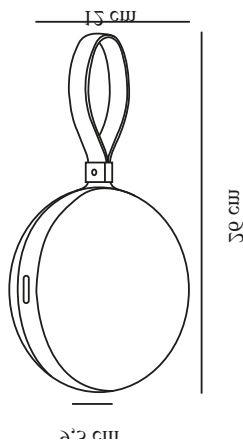

BRING TO-GO 12 | BATTERY LIGHT | WHITE/YELLOW

2218013026

Voltage (V): 3,7 Volt
IP degree: IP54
Class (Class 1, Class 2, Class 3):
Class 3 (12V)
Socket type: LED Module
Switch placement: On the fixture
Parallel connection: False

Primary material: Plastic
Secondary material: Plastic
Colour of the cable: Black
Length of the cable (cm): 100
Surface material of the cable:
Plastic
Is the cable replaceable: True
Colour: White/Yellow

Height (cm): 26
Shade Diameter (cm): 12
Shade Height (cm): 12
Length (cm): 12
Projection (cm): 9.3

EAN: 5704924014758
TUN: 2310404
Item Number: 2218013026
Pcs Per Master Carton: 3

Sales Box Height (cm): 13
Sales Box Width (cm): 10
Sales Box Depth (cm): 13
Sales Box Volume m³: 0.0017
Product net weight (kg): 0.229