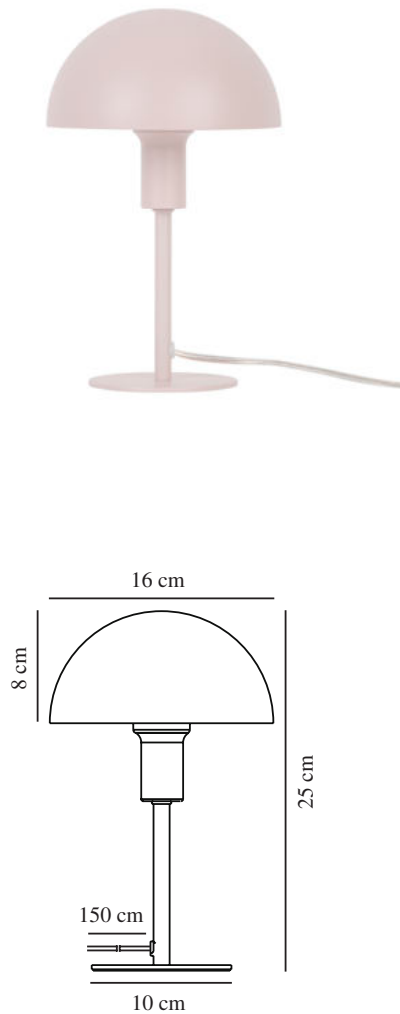

ELLEN MINI | TABLE LAMP | DUSTY ROSE

2213745057

nordlux®

Voltage (V): 220-240 Volt
 IP degree: IP20
 Maximum bulb wattage (W): 40W
 Class (Class 1, Class 2, Class 3):
 Class 2 (Double isolated)
 Socket type: E14
 Switch placement: On the cable
 Parallel connection: False

Primary material: Metal
 Secondary material: Plastic
 Colour of the cable: Clear
 Length of the cable (cm): 150
 Surface material of the cable:
 Plastic
 Is the cable replaceable: False
 Colour: Dusty rose

Height (cm): 25
 Width (cm): 16
 Tube Diameter (cm): 1.15
 Shade Diameter (cm): 16
 Outdoor base dimension (cm): 10
 Length (cm): 16
 Mount directly into insulation:
 False

EAN: 5704924014208
 TUN: 2310312
 Item Number: 2213745057

Pcs Per Master Carton: 4
 Sales Box Height (cm): 26
 Sales Box Width(cm): 17.5
 Sales Box Depth (cm): 17.5
 Sales Box Volume m³ : 0.008
 Product net weight (kg): 0.65

- Miniature version that is perfect for smaller spaces
- Contemporary and elegant style
- Creates a soft downlight