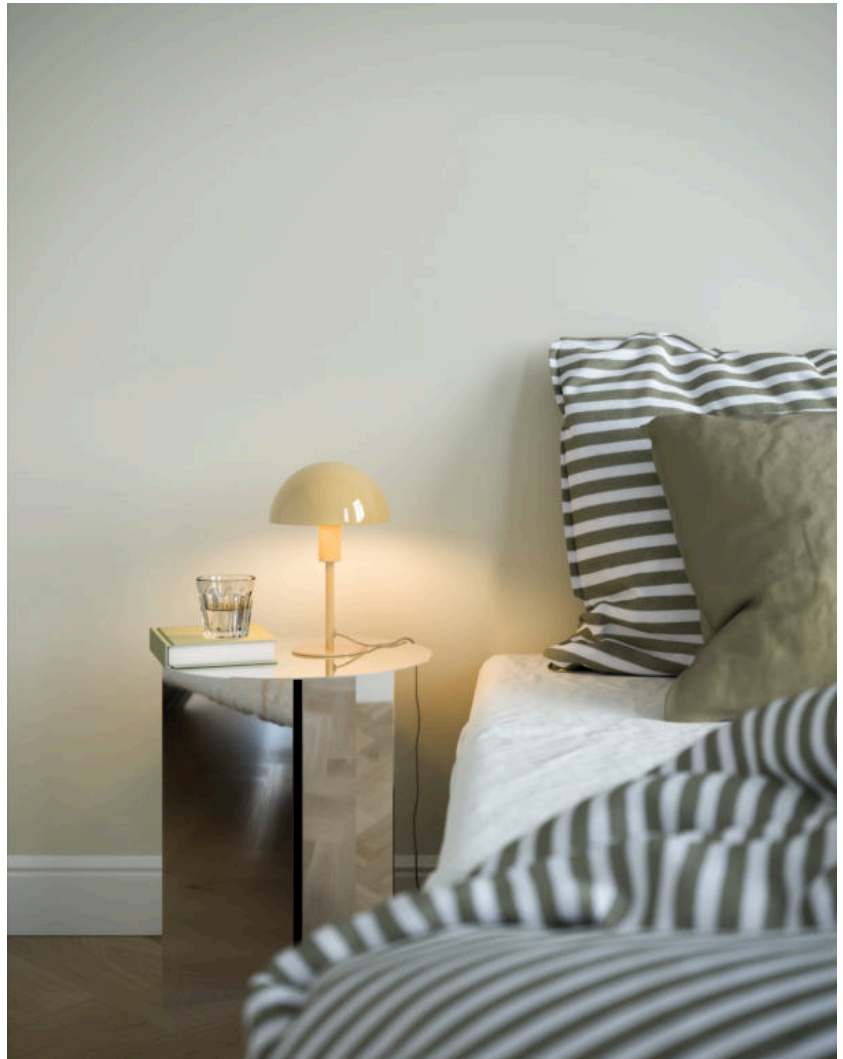

ELLEN MINI | TABLE LAMP | YELLOW

2213745026

nordlux®

Voltage (V): 220-240 Volt
IP degree: IP20
Maximum bulb wattage (W): 40W
Class (Class 1, Class 2, Class 3):
Class 2 (Double isolated)
Bulb base: E14
Switch placement: On the cable
Parallel connection: False

Height (cm): 25
Width (cm): 16
Tube Diameter (cm): 1.15
Shade Diameter (cm): 16
Outdoor base dimension (cm): 10
Length (cm): 16
Mount directly into insulation:
False

Pcs Per Master Carton: 4
Sales Box Height (cm): 26
Sales Box Width(cm): 17.5
Sales Box Depth (cm): 17.5
Sales Box Volume m³ : 0.008
Product net weight (kg): 0.65

Primary material: Metal
Secondary material: Plastic
Colour of the cable: Clear
Length of the cable (cm): 150
Surface material of the cable:
Plastic
Is the cable replaceable: False
Colour: Yellow

EAN: 5704924014192
TUN: 2310321
Item Number: 2213745026

- Miniature version that is perfect for smaller spaces
- Contemporary and elegant style
- Creates a soft downlight

With references to minimalist and timeless Scandinavian design, Ellen fits beautifully into most interior designs. This colourful "mini version" is perfect for lighting up a shelf, window ledge, children's room or any area where there is little space.