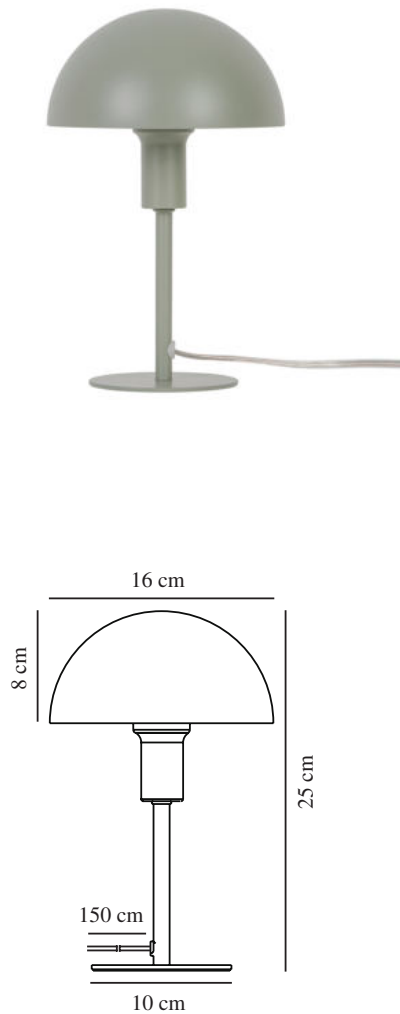

ELLEN MINI | TABLE LAMP | DUSTY GREEN

2213745023

nordlux®

Voltage (V): 220-240 Volt
 IP degree: IP20
 Maximum bulb wattage (W): 40W
 Class (Class 1, Class 2, Class 3):
 Class 2 (Double isolated)
 Socket type: E14
 Switch placement: On the cable
 Parallel connection: False

Primary material: Metal
 Secondary material: Plastic
 Colour of the cable: Clear
 Length of the cable (cm): 150
 Surface material of the cable:
 Plastic
 Is the cable replaceable: False
 Colour: Dusty green

Height (cm): 25
 Width (cm): 16
 Tube Diameter (cm): 1.15
 Shade Diameter (cm): 16
 Outdoor base dimension (cm): 10
 Length (cm): 16
 Mount directly into insulation:
 False

EAN: 5704924014154
 TUN: 2310307
 Item Number: 2213745023

Pcs Per Master Carton: 4
 Sales Box Height (cm): 26
 Sales Box Width(cm): 17.5
 Sales Box Depth (cm): 17.5
 Sales Box Volume m³ : 0.008
 Product net weight (kg): 0.65

- Miniature version that is perfect for smaller spaces
- Contemporary and elegant style
- Creates a soft downlight