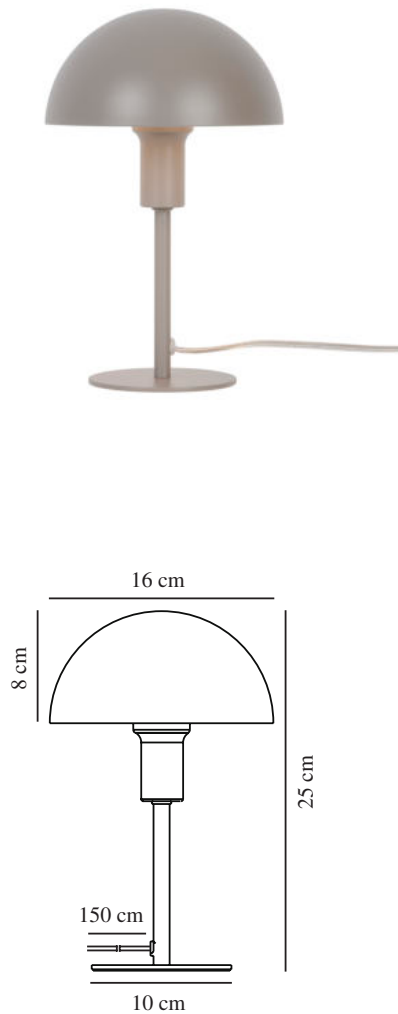

ELLEN MINI | TABLE LAMP | LIGHT BROWN

2213745009

nordlux®

Voltage (V): 220-240 Volt
 IP degree: IP20
 Maximum bulb wattage (W): 40W
 Class (Class 1, Class 2, Class 3):
 Class 2 (Double isolated)
 Socket type: E14
 Switch placement: On the cable
 Parallel connection: False

Primary material: Metal
 Secondary material: Plastic
 Colour of the cable: Clear
 Length of the cable (cm): 150
 Surface material of the cable:
 Plastic
 Is the cable replaceable: False
 Colour: Light brown

Height (cm): 25
 Width (cm): 16
 Tube Diameter (cm): 1.15
 Shade Diameter (cm): 16
 Outdoor base dimension (cm): 10
 Length (cm): 16
 Mount directly into insulation:
 False

EAN: 5704924014178
 TUN: 2310309
 Item Number: 2213745009

Pcs Per Master Carton: 4
 Sales Box Height (cm): 26
 Sales Box Width(cm): 17.5
 Sales Box Depth (cm): 17.5
 Sales Box Volume m³ : 0.008
 Product net weight (kg): 0.65

- Miniature version that is perfect for smaller spaces
- Contemporary and elegant style
- Creates a soft downlight