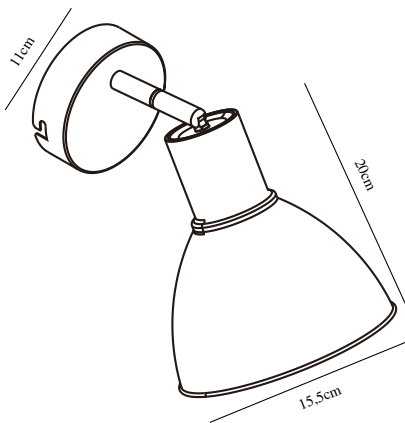

POP | WALL LIGHT | MATT BLACK

2213641003

nordlux®

Voltage (V): 220-240 Volt
 IP degree: IP20
 Maximum bulb wattage (W): 18W
 Class (Class 1, Class 2, Class 3):
 Class 2 (Double isolated)
 Bulb base: E27
 Switch placement: On the cable
 Parallel connection: False

Primary material: Metal
 Color of the cable: Black
 Length of the cable (cm): 150
 Surface material of the cable:
 Plastic
 Is the cable replaceable: True
 Color: Matt black

Height (cm): 20
 Width (cm): 19
 Shade Diameter (cm): 15.5
 Length (cm): 19
 Tilt Angle (°): 90
 Turning Angle (°): 320

EAN: 5704924012952
 TUN: 2277004
 Item Number: 2213641003
 Pcs Per Master Carton: 3

Sales Box Height (cm): 19.3
 Sales Box Width(cm): 21
 Sales Box Depth (cm): 16
 Sales Box Volume m³ : 0.0065
 Product net weight (kg): 0.54

• Contemporary and simple style • Adjustable lamp head for a directional light

Pop is a stylish, streamlined lighting design in a soft, matte finish. The brass detail on top adds an elegant touch to the classic shade. The wall lamp has an adjustable lamp head for a directional light and will hang beautifully beside your bed, sofa or above the kitchen counter.