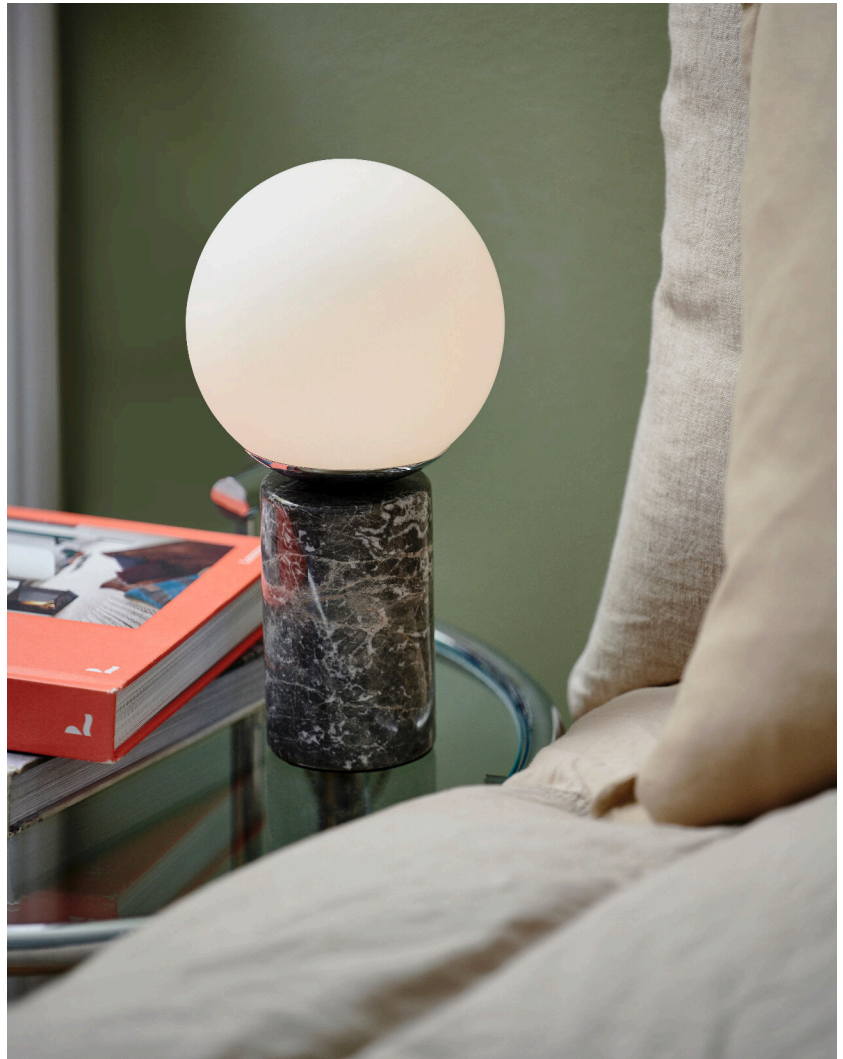

LILLY MARBLE | TABLE LAMP | GREY

2213575010

nordlux®

Voltage (V): 220-240 Volt
 IP degree: IP20
 Maximum bulb wattage (W): 25W
 Class (Class 1, Class 2, Class 3):
 Class 2 (Double isolated)
 Bulb base: E14
 Switch placement: On the cable
 Parallel connection: False

Primary material: Glass
 Secondary material: Marble
 Color of the cable: Black
 Length of the cable (cm): 150
 Surface material of the cable:
 Textile
 Is the cable replaceable: False
 Color: Grey

Height (cm): 28.5
 Width (cm): 15
 Shade Diameter (cm): 15
 Outdoor base dimension (cm): 8
 Length (cm): 15

- Contemporary art deco design expression • Genuine marble in nature's playful colours
- Mouth blown glass and exclusive details • Marble structure means that not two are alike

Lilly is a highly decorative series that combines simplicity and elegance in the finest way. A stylish interplay between the heavy marble base and the luminous, opal white glass dome creates a contemporary design expression with art deco references. Marble is a natural material and therefore lines, colours and patterns may vary from lamp to lamp.