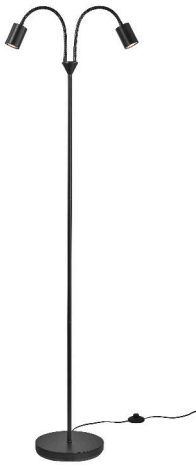

EXPLORE | FLOOR LAMP | BLACK

2213514003

nordlux®

Voltage (V): 230 Volt
 IP degree: IP20
 Maximum bulb wattage (W): 7W
 Class (Class 1, Class 2, Class 3):
 Class 2 (Double isolated)
 Bulb base: GU10
 Switch placement: On the cable

Color: Black
 Height (cm): 179.4
 Width (cm): 25.4
 Tube Diameter (cm): 1.5
 Shade Diameter (cm): 5.5
 Outdoor base dimension (cm): 25

Item Number: 2213514003
 Pcs Per Master Carton: 3
 Sales Box Height (cm): 53
 Sales Box Width(cm): 29
 Sales Box Depth (cm): 10
 Sales Box Volume m³ : 0.0154
 Product net weight (kg): 4.24

Primary material: Metal
 Color of the cable: Black
 Length of the cable (cm): 150
 Surface material of the cable:
 Plastic
 Is the cable replaceable: False

EAN: 5704924012242
 TUN: 2276940

- Contemporary and simple style
- Adjustable lamp heads for a directional light
- Flexible arms for a directional light

Explore is the essence of contemporary aesthetics meeting flexible functionality. The design is simple and streamlined with adjustable lamp heads for a directional light. Very practical for reading or working.