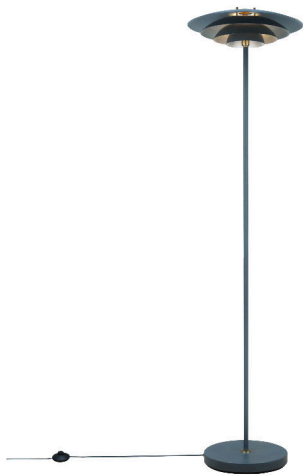

BRETAGNE | FLOOR LAMP | GREY

2213494010

nordlux®

Voltage (V): 220-240 Volt
 IP degree: IP20
 Maximum bulb wattage (W): 25W
 Class (Class 1, Class 2, Class 3):
 Class 2 (Double isolated)
 Bulb base: G9
 Switch placement: On the cable
 Parallel connection: False

Primary material: Metal
 Secondary material: Metal
 Color of the cable: Grey
 Length of the cable (cm): 150
 Surface material of the cable:
 Plastic
 Is the cable replaceable: False
 Color: Grey

Height (cm): 150
 Width (cm): 38
 Tube Diameter (cm): 1.6
 Shade Diameter (cm): 38
 Outdoor base dimension (cm): 28
 Length (cm): 38

- Scandinavian clean and soft lines
- Multiple layered shades create a soft, diffused light
- White coloured inside for optimal light
- On/off floor switch

The Bretagne family is the epitome of Scandinavian clean and soft lines. The classic design with multiple layered shades ensure a soft, glare-free light that creates the perfect, cosy ambience.