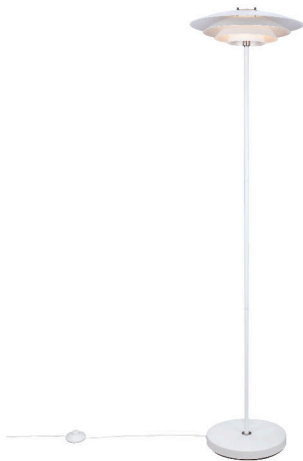

BRETAGNE | FLOOR LAMP | WHITE

2213494001

nordlux®

Voltage (V): 220-240 Volt
 IP degree: IP20
 Maximum bulb wattage (W): 25W
 Class (Class 1, Class 2, Class 3):
 Class 2 (Double isolated)
 Bulb base: G9
 Switch placement: On the cable
 Parallel connection: False

Primary material: Metal
 Secondary material: Metal
 Color of the cable: White
 Length of the cable (cm): 150
 Surface material of the cable:
 Plastic
 Is the cable replaceable: False
 Color: White

Height (cm): 150
 Width (cm): 38
 Tube Diameter (cm): 1.6
 Shade Diameter (cm): 38
 Outdoor base dimension (cm): 28
 Length (cm): 38

- Scandinavian clean and soft lines
- Multiple layered shades create a soft, diffused light
- White coloured inside for optimal light
- On/off floor switch

The Bretagne family is the epitome of Scandinavian clean and soft lines. The classic design with multiple layered shades ensure a soft, glare-free light that creates the perfect, cosy ambience.