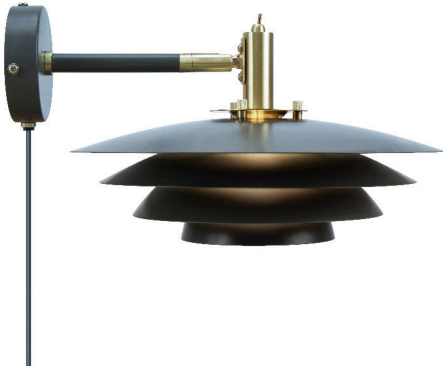

BRETAGNE | WALL LIGHT | GREY

2213471010

nordlux®

Voltage (V): 220-240 Volt
 IP degree: IP20
 Maximum bulb wattage (W): 25W
 Class (Class 1, Class 2, Class 3):
 Class 2 (Double isolated)
 Bulb base: G9
 Switch placement: On the base
 Parallel connection: False

Primary material: Metal
 Secondary material: Metal
 Color of the cable: Black
 Length of the cable (cm): 150
 Surface material of the cable:
 Plastic
 Is the cable replaceable: True
 Color: Grey

Height (cm): 18
 Tube Diameter (cm): 1.27
 Shade Diameter (cm): 30
 Outdoor base dimension (cm): 7,5
 Tilt Angle (°): 90
 Turning Angle (°): 45

- Scandinavian clean and soft lines
- Multiple layered shades create a soft, diffused light
- White coloured inside for optimal light
- Rocking on/off switch on top

The Bretagne family is the epitome of Scandinavian clean and soft lines. The classic design with multiple layered shades ensure a soft, glare-free light that creates the perfect, cosy ambience.