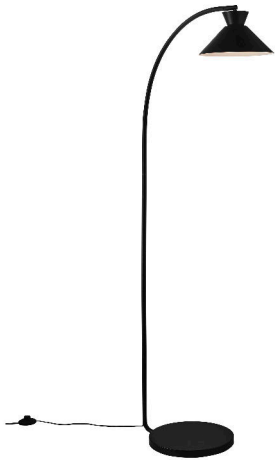

DIAL | FLOOR LAMP | BLACK

2213394003

nordlux®

Voltage (V): 220-240 Volt
 IP degree: IP20
 Maximum bulb wattage (W): 40W
 Class (Class 1, Class 2, Class 3):
 Class 2 (Double isolated)
 Bulb base: E27
 Switch placement: On the base
 Parallel connection: False

Color: Black
 Height (cm): 150
 Width (cm): 25
 Tube Diameter (cm): 1.6
 Shade Diameter (cm): 25
 Outdoor base dimension (cm): 30
 Length (cm): 25

Item Number: 2213394003
 Pcs Per Master Carton: 2
 Sales Box Height (cm): 67
 Sales Box Width(cm): 34
 Sales Box Depth (cm): 16
 Sales Box Volume m³ : 0.0364
 Product net weight (kg): 3.6

Primary material: Metal
 Secondary material: Metal
 Color of the cable: Black
 Length of the cable (cm): 150
 Surface material of the cable:
 Plastic
 Is the cable replaceable: False

EAN: 5704924013768
 TUN: 2310300

- Nordic simplicity with clean lines
- Decorative upright effect creating a floating vibe
- Updated look from the fifties and sixties
- Adjustable lamp head for a directional light

Dial is a modern and contemporary family inspired by distinctive lighting designs from the 50s. The style is Nordic and streamlined, with an open and geometric shape that allows for lots of light to shine through. The open shade creates a decorative upright effect when the light is turned on. The curved wall bracket supports the light and elegant expression.