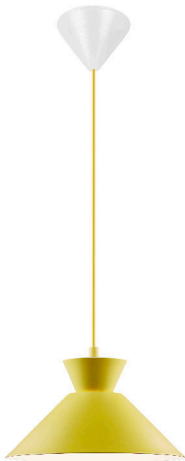

**DIAL 25 | PENDANT | YELLOW**

221333026

**nordlux®**

Voltage (V): 220-240 Volt  
 IP degree: IP20  
 Maximum bulb wattage (W): 40W  
 Class (Class 1, Class 2, Class 3):  
 Class 2 (Double isolated)  
 Bulb base: E27  
 Parallel connection: False

Primary material: Metal  
 Color of the cable: Yellow  
 Length of the cable (cm): 200  
 Surface material of the cable:  
 Plastic  
 Is the cable replaceable: False  
 Color: Yellow

Height (cm): 13.5  
 Width (cm): 25  
 Shade Diameter (cm): 25  
 Length (cm): 25

- Nordic simplicity with clean lines • Decorative uplight effect creating a floating vibe
- Updated look from the fifties and sixties

Dial is a modern and contemporary family inspired by distinctive lighting designs from the 50s. The style is Nordic and streamlined, with an open and geometric shape that allows for lots of light to shine through. The open shade creates a decorative uplight effect when the light is turned on.