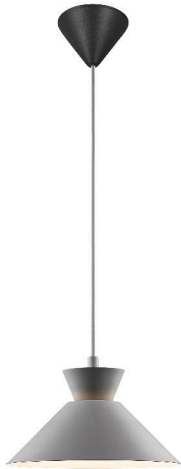

DIAL 25 | PENDANT | GREY

2213333010

nordlux®

Voltage (V): 220-240 Volt
 IP degree: IP20
 Maximum bulb wattage (W): 40W
 Class (Class 1, Class 2, Class 3):
 Class 2 (Double isolated)
 Bulb base: E27
 Parallel connection: False

Primary material: Metal
 Color of the cable: Grey
 Length of the cable (cm): 200
 Surface material of the cable:
 Plastic
 Is the cable replaceable: False
 Color: Grey

Height (cm): 13.5
 Width (cm): 25
 Shade Diameter (cm): 25
 Length (cm): 25

- Nordic simplicity with clean lines • Decorative uplight effect creating a floating vibe
- Updated look from the fifties and sixties

Dial is a modern and contemporary family inspired by distinctive lighting designs from the 50s. The style is Nordic and streamlined, with an open and geometric shape that allows for lots of light to shine through. The open shade creates a decorative uplight effect when the light is turned on.