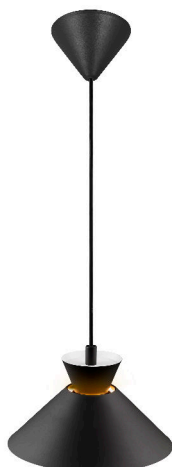

DIAL 25 | PENDANT | BLACK

2213333003

nordlux®

Voltage (V): 220-240 Volt
 IP degree: IP20
 Maximum bulb wattage (W): 40W
 Class (Class 1, Class 2, Class 3):
 Class 2 (Double isolated)
 Bulb base: E27
 Parallel connection: False

Primary material: Metal
 Color of the cable: Black
 Length of the cable (cm): 200
 Surface material of the cable:
 Plastic
 Is the cable replaceable: False

Color: Black
 Height (cm): 13.5
 Width (cm): 25
 Shade Diameter (cm): 25
 Length (cm): 25

- Nordic simplicity with clean lines • Decorative uplight effect creating a floating vibe
- Updated look from the fifties and sixties

Dial is a modern and contemporary family inspired by distinctive lighting designs from the 50s. The style is Nordic and streamlined, with an open and geometric shape that allows for lots of light to shine through. The open shade creates a decorative uplight effect when the light is turned on.