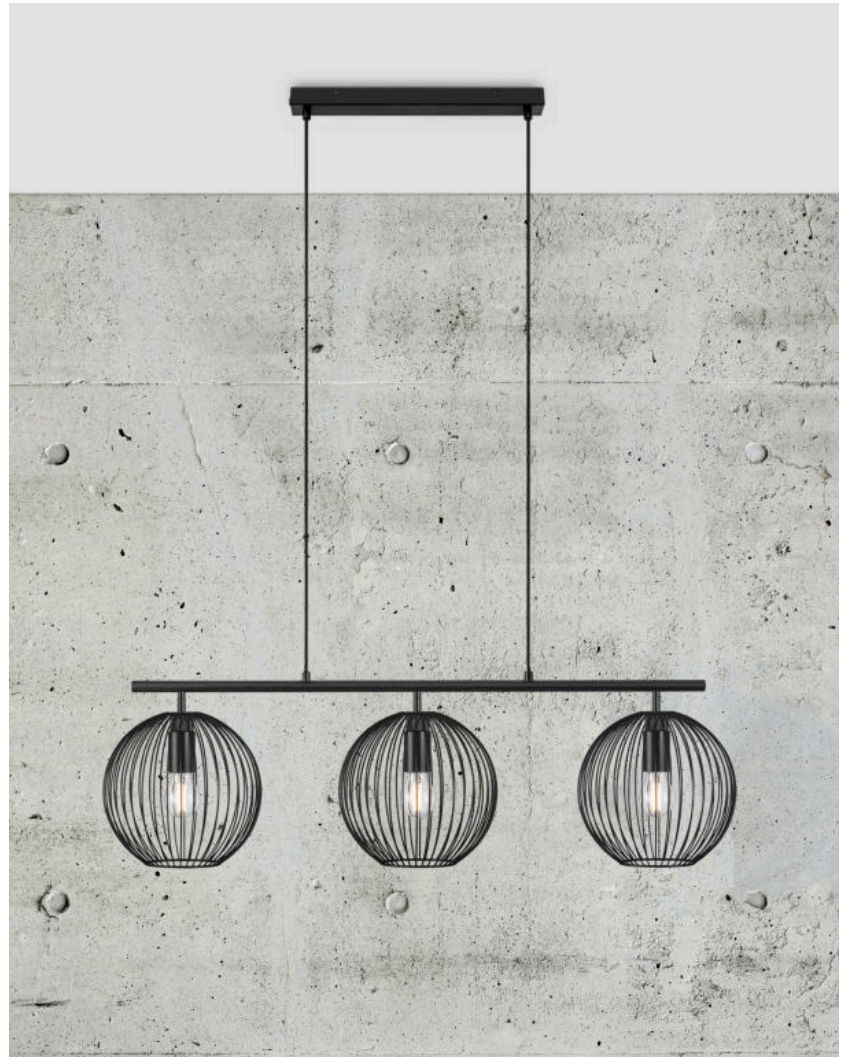

**BERONI | PENDANT | BLACK**

2213293003

**nordlux®**

Voltage (V): 220-240 Volt  
 IP degree: IP20  
 Maximum bulb wattage (W): 60W  
 Class (Class 1, Class 2, Class 3):  
 Class 2 (Double isolated)  
 Socket type: E27  
 Parallel connection: False

Primary material: Metal  
 Secondary material: Metal  
 Colour of the cable: Black  
 Length of the cable (cm): 200  
 Surface material of the cable:  
 Textile  
 Is the cable replaceable: False  
 Colour: Black

Height (cm): 23.6  
 Shade Diameter (cm): 25  
 Length (cm): 100.3  
 Mount directly into insulation:  
 False

EAN: 5704924015113  
 TUN: 2310304  
 Item Number: 2213293003

Pcs Per Master Carton: 2  
 Sales Box Height (cm): 33  
 Sales Box Width(cm): 103  
 Sales Box Depth (cm): 26  
 Sales Box Volume m<sup>3</sup> : 0.0884  
 Product net weight (kg): 2.3

- Minimalistic, yet industrial expression • Create your own design expression with a decorative bulb
- Elegant finish connecting shade to socket

The Beroni pendant has a distinct and minimalistic design casting a fascinating light and shadow play when turned on. The curved metal wires create an open and airy look, where you can create your own design expression by adding a decorative bulb.