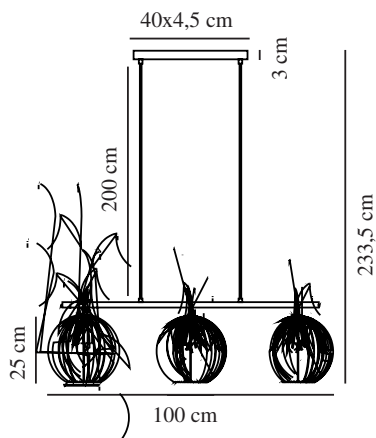

**BERONI | PENDANT | BLACK**

2213293003

**nordlux®**

Voltage (V): 220-240 Volt  
 IP degree: IP20  
 Maximum bulb wattage (W): 60W  
 Class (Class 1, Class 2, Class 3):  
 Class 2 (Double isolated)  
 Socket type: E27  
 Parallel connection: False

Primary material: Metal  
 Secondary material: Metal  
 Colour of the cable: Black  
 Length of the cable (cm): 200  
 Surface material of the cable:  
 Textile  
 Is the cable replaceable: False  
 Colour: Black

Height (cm): 23.6  
 Shade Diameter (cm): 25  
 Length (cm): 100.3  
 Mount directly into insulation:  
 False

EAN: 5704924015113  
 TUN: 2310304  
 Item Number: 2213293003

Pcs Per Master Carton: 2  
 Sales Box Height (cm): 33  
 Sales Box Width(cm): 103  
 Sales Box Depth (cm): 26  
 Sales Box Volume m<sup>3</sup> : 0.0884  
 Product net weight (kg): 2.3