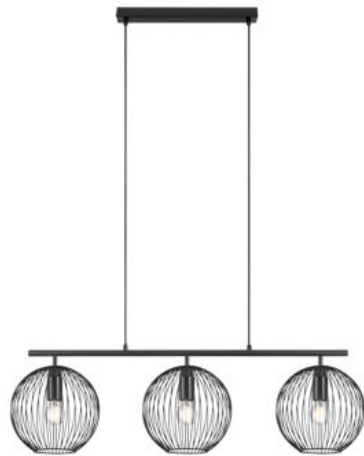

**BERONI | PENDANT | BLACK**

2213293003

**nordlux®**

Voltage (V): 220-240 Volt  
 IP degree: IP20  
 Maximum bulb wattage (W): 60W  
 Class (Class 1, Class 2, Class 3):  
 Class 2 (Double isolated)  
 Socket type: E27  
 Parallel connection: False

Primary material: Metal  
 Secondary material: Metal  
 Colour of the cable: Black  
 Length of the cable (cm): 200  
 Surface material of the cable:  
 Textile  
 Is the cable replaceable: False  
 Colour: Black

Height (cm): 23.6  
 Shade Diameter (cm): 25  
 Length (cm): 100.3  
 Mount directly into insulation:  
 False

EAN: 5704924015113  
 TUN: 2310304  
 Item Number: 2213293003

Pcs Per Master Carton: 2  
 Sales Box Height (cm): 33  
 Sales Box Width(cm): 103  
 Sales Box Depth (cm): 26  
 Sales Box Volume m<sup>3</sup> : 0.0884  
 Product net weight (kg): 2.3

- Minimalistic, yet industrial expression • Create your own design expression with a decorative bulb
- Elegant finish connecting shade to socket

The Beroni pendant has a distinct and minimalistic design casting a fascinating light and shadow play when turned on. The curved metal wires create an open and airy look, where you can create your own design expression by adding a decorative bulb.