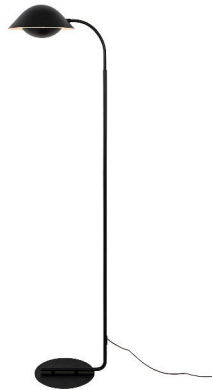

FREYA | FLOOR LAMP | BLACK

2213124003

nordlux®

Voltage (V): 220-240 Volt
 IP degree: IP20
 Maximum bulb wattage (W): 40W
 Class (Class 1, Class 2, Class 3):
 Class 2 (Double isolated)
 Bulb base: E14
 Switch placement: On the cable
 Parallel connection: False

Primary material: Metal
 Color of the cable: Black
 Length of the cable (cm): 150
 Surface material of the cable:
 Plastic
 Is the cable replaceable: False
 Color: Black

Height (cm): 153
 Width (cm): 38
 Tube Diameter (cm): 1.55
 Shade Diameter (cm): 25
 Length (cm): 38

EAN: 5704924011818
 TUN: 2276978
 Item Number: 2213124003
 Pcs Per Master Carton: 2

Sales Box Height (cm): 29
 Sales Box Width(cm): 34
 Sales Box Depth (cm): 33.5
 Sales Box Volume m³ : 0.033
 Product net weight (kg): 2.61

- Organically shaped floor lamp in Nordic design • Non-visible light source for an indirect light
- Removeable lower shade for easy change of bulb

Freya is a family of organically shaped lights in a Nordic contemporary design. The almost oversized top shade embraces the lower and completes the elegant silhouette - while at the same time covering the light source for a comfortable light. Place Freya next to your favourite reading spot or in a dark corner that needs to be lightened up.