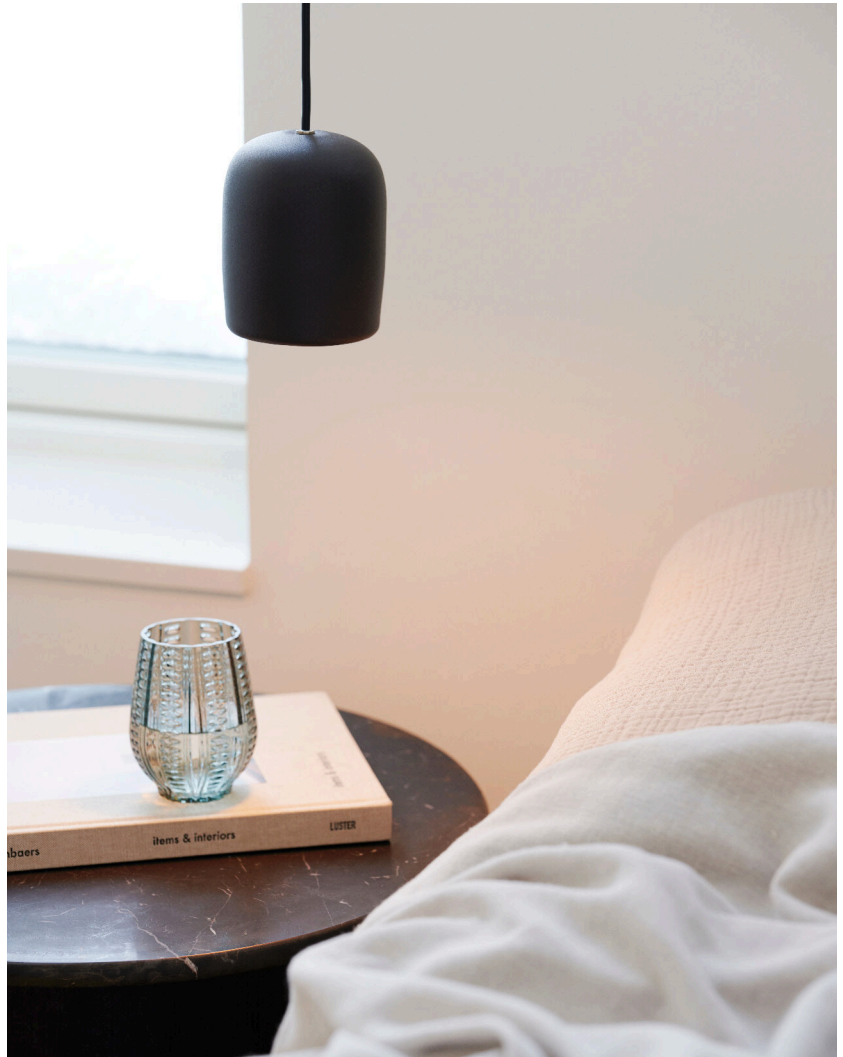

NOTTI 10 | PENDANT | BLACK

2213073003

nordlux®

Voltage (V): 220-240 Volt
IP degree: IP20
Maximum bulb wattage (W): 25W
Class (Class 1, Class 2, Class 3):
Class 2 (Double isolated)
Bulb base: E27
Parallel connection: False

Primary material: Metal
Color of the cable: Black
Length of the cable (cm): 200
Surface material of the cable:
Plastic
Is the cable replaceable: False
Color: Black

Height (cm): 12
Width (cm): 10
Shade Diameter (cm): 10
Length (cm): 10

EAN: 5704924011702
TUN: 2276993
Item Number: 2213073003
Pcs Per Master Carton: 6

Sales Box Height (cm): 15
Sales Box Width(cm): 15
Sales Box Depth (cm): 13
Sales Box Volume m³ : 0
Product net weight (kg): 0.419

- Small, organic and elegantly shaped pendant • Nordic simplicity
- Matching colour inside to give a soft light • Hang three or more lamps together in a line or cluster

Notti has an organic and harmonic shape in a light, Nordic design expression. Here simplicity is key - the soft, matte surface matches the colour inside the pendant for an elegant effect and a soft light. Hang three or more lamps together in a line or a cluster to create a cool effect.