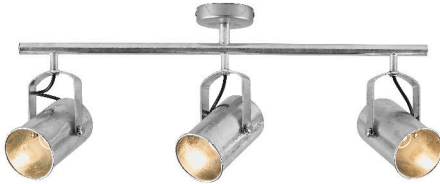

PORTER 3 | SPOT LIGHT | GALVANIZED

2213010131

nordlux®

Voltage (V): 220-240 Volt
 IP degree: IP20
 Maximum bulb wattage (W): 60W
 Class (Class 1, Class 2, Class 3):
 Class 2 (Double isolated)
 Bulb base: E27
 Parallel connection: True

Height (cm): 26
 Width (cm): 76
 Tube Diameter (cm): 9.8
 Shade Diameter (cm): 9
 Length (cm): 76
 Tilt Angle (°): 80
 Turning Angle (°): 160

Pcs Per Master Carton: 3
 Sales Box Height (cm): 27
 Sales Box Width(cm): 78
 Sales Box Depth (cm): 13
 Sales Box Volume m³ : 0.0274
 Product net weight (kg): 2.17

Primary material: Metal
 Color: Galvanized

EAN: 5704924011641
 TUN: 2276995
 Item Number: 2213010131

- Rough and industrial galvanized expression • Adjustable lamp head for a directional light
- Can be placed both on ceiling and wall • Galvanized inside

Porter is a series of lights with a rough and industrial expression that adds a distinctive edge to your interior. This spot rail has three adjustable lamp heads and can be placed on both ceiling and wall for a cool and decorative effect.