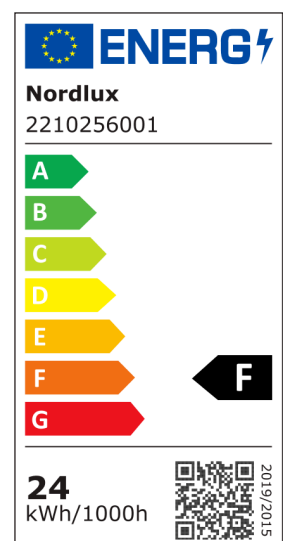

VIC 29 4000K | CEILING LIGHT | WHITE

2210256001

nordlux®

Voltage (V): 220-240 Volt
 IP degree: IP40
 Class (Class 1, Class 2, Class 3):
 Class 2 (Double isolated)
 Bulb base: LED Module
 Parallel connection: False

Primary material: Plastic
 Color of the cable: White
 Length of the cable (cm): 15
 Surface material of the cable:
 Plastic
 Is the cable replaceable: False
 Color: White

Height (cm): 4
 Width (cm): 29
 Shade Diameter (cm): 29
 Length (cm): 29

EAN: 5704924012679
 TUN: 2277026
 Item Number: 2210256001
 Pcs Per Master Carton: 6

Sales Box Height (cm): 29
 Sales Box Width(cm): 29
 Sales Box Depth (cm): 5
 Sales Box Volume m³ : 0.0042
 Product net weight (kg): 0.36

Brightness of light (Lumen): 2400
 Color Temperature (K): 4000K
 Energy Class: E

- Integrated LED with high light output • Easy installation
- Slim design • 5 year LED guarantee

Vic is a series of classic ceiling lights in a very slim design. The integrated LED module uniformly illuminates the surface with a very high lumen output, creating a practical light.