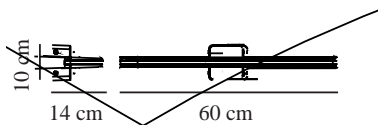

TINIA 60 | WALL LIGHT | WHITE

2210141001

nordlux®

Voltage (V): 220-240 Volt
IP degree: IP44
Class (Class 1, Class 2, Class 3):
Class 2 (Double isolated)
Socket type: LED Module
Parallel connection: False

Primary material: Metal
Secondary material: Plastic
Colour: White

Height (cm): 10
Width (cm): 60
Projection (cm): 14

EAN: 5704924016325
TUN: 2326345
Item Number: 2210141001
Pcs Per Master Carton: 3
Sales Box Height (cm): 14.3

Sales Box Width(cm): 60.4
Sales Box Depth (cm): 10.3
Sales Box Volume m³ : 0.0089
Product net weight (kg): 0.94

Brightness of light (Lumen): 1800
Colour temperature (Kelvin):
3000/4000
Ra-value : 90
Lifetime (hours): 25000
Energy class: E
Actual watt (W): 24

- Suitable for the bathroom (IP44) • High lumen output (1600 lumen) • 3-step Moodmaker™ dimming using your standard wall switch
- Lights both up and down • 5-year LED guarantee

Tinia is a modern wall light that is perfect above or next to the bathroom mirror or cabinet. It provides a high light output that can be dimmed using the built-in Moodmaker™ function.

Nordlux
2210141001

A	
B	
C	
D	
E	
F	
G	

21
kWh/1000h

2019/2015