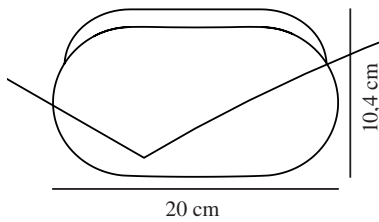

FOAM | WALL LIGHT | BLACK

2210131003

nordlux®

Voltage (V): 230 Volt
 IP degree: IP44
 Maximum bulb wattage (W): 55W
 Class (Class 1, Class 2, Class 3):
 Class 2 (Double isolated)
 Socket type: E27
 Parallel connection: True

Height (cm): 21.75
 Width (cm): 11.76
 Projection (cm): 10.38
 EAN: 5704924012563
 TUN: 2277034
 Item Number: 2210131003

Pcs Per Master Carton: 3
 Sales Box Height (cm): 11
 Sales Box Width(cm): 17
 Sales Box Depth (cm): 27
 Sales Box Volume m³ : 0.005
 Product net weight (kg): 0.2