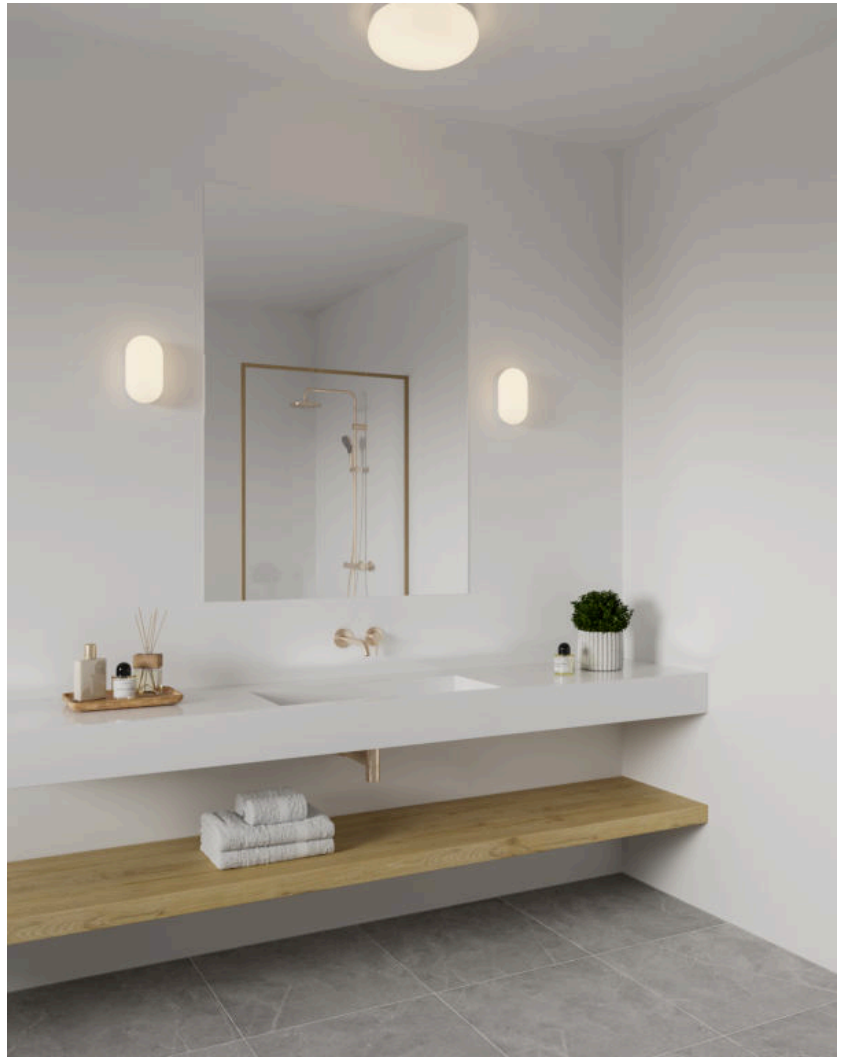

FOAM | WALL LIGHT | WHITE

2210131001

nordlux®

Voltage (V): 230 Volt
 IP degree: IP44
 Maximum bulb wattage (W): 55W
 Class (Class 1, Class 2, Class 3):
 Class 2 (Double isolated)
 Socket type: E27
 Parallel connection: True

Primary material: Plastic
 Secondary material: PMMA
 Colour: White

- Suitable for the bathroom (IP44) • Requires a retrofit E27 bulb
- Parallel connection possible

Foam is a wall light with a streamlined and simple design. The high IP rating (IP44) makes it perfect for the bathroom. Provides a diffused and pleasant light.