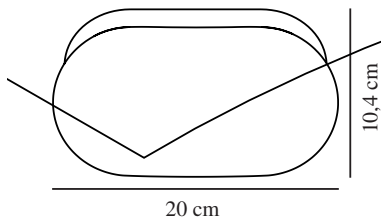

FOAM | WALL LIGHT | WHITE

2210131001

nordlux®

Voltage (V): 230 Volt
 IP degree: IP44
 Maximum bulb wattage (W): 55W
 Class (Class 1, Class 2, Class 3):
 Class 2 (Double isolated)
 Socket type: E27
 Parallel connection: True

Height (cm): 21.75
 Width (cm): 11.76
 Projection (cm): 10.38
 EAN: 5704924012549
 TUN: 2277031
 Item Number: 2210131001

Pcs Per Master Carton: 3
 Sales Box Height (cm): 11
 Sales Box Width(cm): 17
 Sales Box Depth (cm): 27
 Sales Box Volume m³ : 0.005
 Product net weight (kg): 0.2

Primary material: Plastic
 Secondary material: PMMA
 Colour: White

- Suitable for the bathroom (IP44) • Requires a retrofit E27 bulb
- Parallel connection possible

Foam is a wall light with a streamlined and simple design. The high IP rating (IP44) makes it perfect for the bathroom. Provides a diffused and pleasant light.