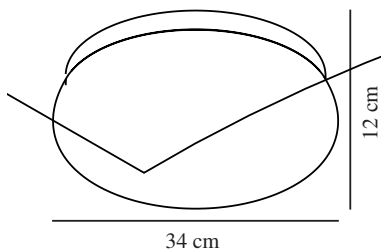

FOAM | CEILING LIGHT | WHITE

2210126001

nordlux®

Voltage (V): 230 Volt
 IP degree: IP44
 Maximum bulb wattage (W):
 2X55W
 Class (Class 1, Class 2, Class 3):
 Class 2 (Double isolated)
 Socket type: E27
 Parallel connection: True

Height (cm): 12
 EAN: 5704924012532
 TUN: 2277017
 Item Number: 2210126001

Pcs Per Master Carton: 3
 Sales Box Height (cm): 12.5
 Sales Box Width(cm): 38
 Sales Box Depth (cm): 38
 Sales Box Volume m³ : 0.018
 Product net weight (kg): 0.5