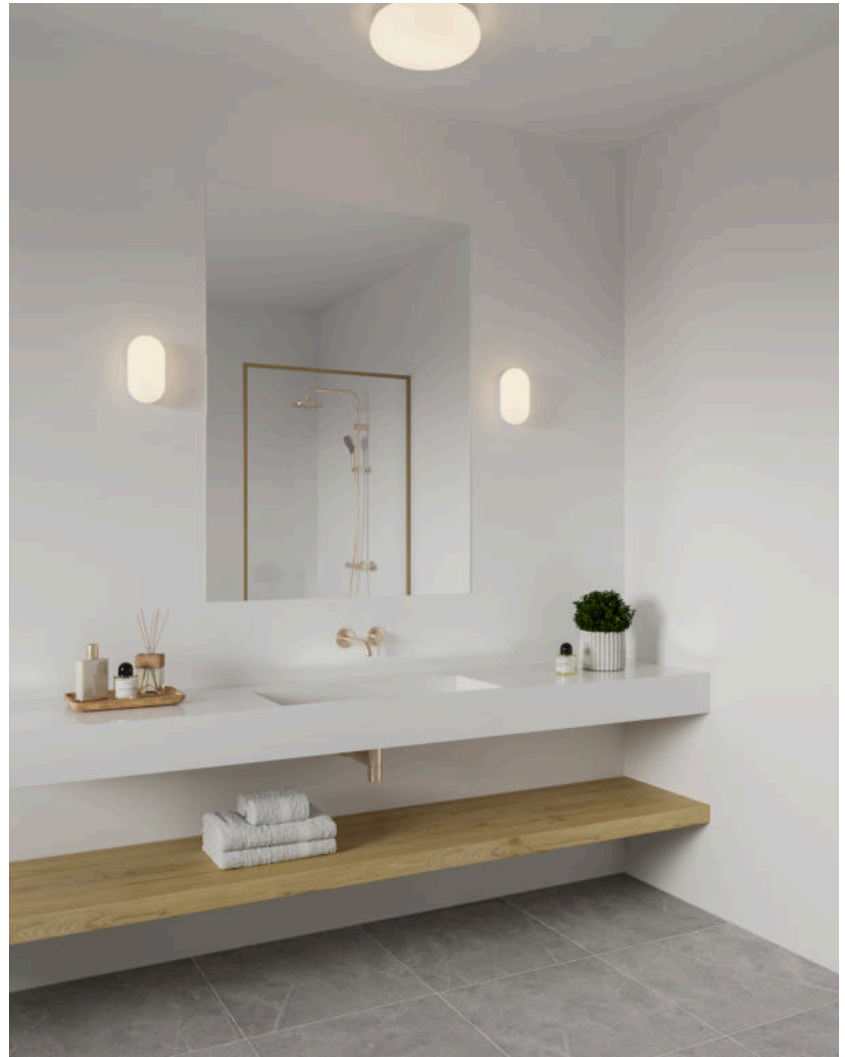

FOAM | CEILING LIGHT | WHITE

2210126001

nordlux®

Voltage (V): 230 Volt
 IP degree: IP44
 Maximum bulb wattage (W):
 2X55W
 Class (Class 1, Class 2, Class 3):
 Class 2 (Double isolated)
 Socket type: E27
 Parallel connection: True

Primary material: Plastic
 Secondary material: PMMA
 Colour: White

- Suitable for the bathroom (IP44) • Requires 2x retrofit E27 bulbs
- Parallel connection possible

Foam is a ceiling light with a streamlined and simple design. The high IP rating (IP44) makes it perfect for the bathroom. Provides a diffused and pleasant light.