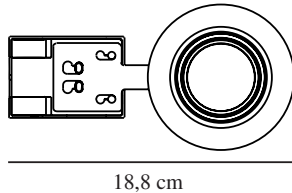

UMBERTO | DOWNLIGHT | NICKEL

2210100055

nordlux®

Voltage (V): 220-240 Volt
 IP degree: IP44
 Maximum bulb wattage (W): 7,5W
 LED
 Class (Class 1, Class 2, Class 3):
 Class 2 (Double isolated)
 Socket type: GU10
 Parallel connection: True

Height (cm): 8
 Mount directly into insulation: True
 Tilt Angle (°): 15
 EAN: 5704924012525
 TUN: 2277016
 Item Number: 2210100055

Pcs Per Master Carton: 6
 Sales Box Height (cm): 8.4
 Sales Box Width(cm): 19.4
 Sales Box Depth (cm): 10.3
 Sales Box Volume m³ : 0.0017
 Product net weight (kg): 0.191

Primary material: Metal
 Secondary material: Plastic
 Colour: Nickel

- Easy push-in installation without springs or brackets • Can be mounted directly into insulation • Suitable for deep ceilings
- Directional light (15 degree tilt) • Parallel connection possible • Suitable for the bathroom

Umberto is an elegant downlight that is very easy to install without any springs or brackets – making it ideal for even deep ceilings and various materials.

Umberto requires a regular GU10 bulb and can be adjusted for a directional light. The high IP rating (IP44) means it is also suitable for the bathroom.