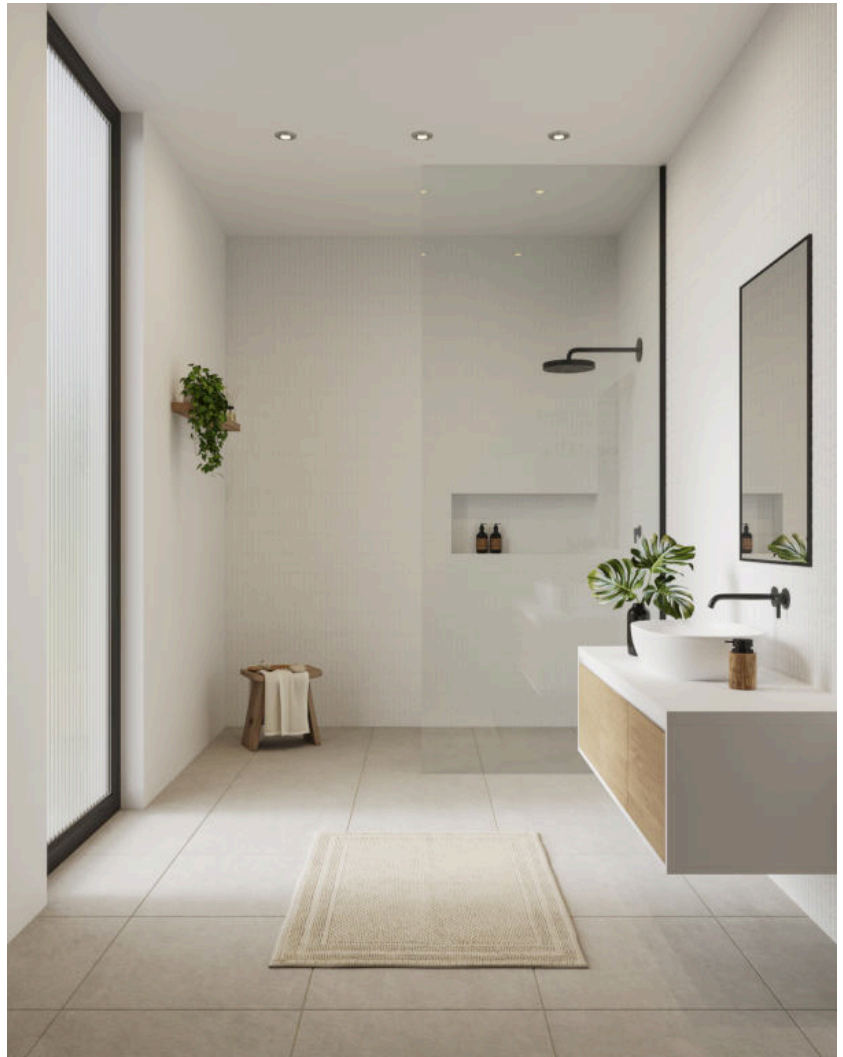

UMBERTO | DOWNLIGHT | NICKEL

2210100055

nordlux®

Voltage (V): 220-240 Volt
IP degree: IP44
Maximum bulb wattage (W): 7,5W
LED
Class (Class 1, Class 2, Class 3):
Class 2 (Double isolated)
Socket type: GU10
Parallel connection: True

Height (cm): 8
Mount directly into insulation: True
Tilt Angle (°): 15
EAN: 5704924012525
TUN: 2277016
Item Number: 2210100055

Pcs Per Master Carton: 6
Sales Box Height (cm): 8.4
Sales Box Width(cm): 19.4
Sales Box Depth (cm): 10.3
Sales Box Volume m³ : 0.0017
Product net weight (kg): 0.191

Primary material: Metal
Secondary material: Plastic
Colour: Nickel

- Easy push-in installation without springs or brackets • Can be mounted directly into insulation • Suitable for deep ceilings
- Directional light (15 degree tilt) • Parallel connection possible • Suitable for the bathroom

Umberto is an elegant downlight that is very easy to install without any springs or brackets – making it ideal for even deep ceilings and various materials.

Umberto requires a regular GU10 bulb and can be adjusted for a directional light. The high IP rating (IP44) means it is also suitable for the bathroom.