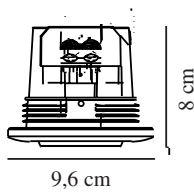

UMBERTO | DOWNLIGHT | NICKEL

2210100055

nordlux®

Voltage (V): 220-240 Volt
IP degree: IP44
Maximum bulb wattage (W): 7,5W
LED
Class (Class 1, Class 2, Class 3):
Class 2 (Double isolated)
Socket type: GU10
Parallel connection: True

Height (cm): 8
Mount directly into insulation: True
Tilt Angle (°): 15
EAN: 5704924012525
TUN: 2277016
Item Number: 2210100055

Pcs Per Master Carton: 6
Sales Box Height (cm): 8.4
Sales Box Width(cm): 19.4
Sales Box Depth (cm): 10.3
Sales Box Volume m³ : 0.0017
Product net weight (kg): 0.191

Primary material: Metal
Secondary material: Plastic
Colour: Nickel

- Easy push-in installation without springs or brackets • Can be mounted directly into insulation • Suitable for deep ceilings
- Directional light (15 degree tilt) • Parallel connection possible • Suitable for the bathroom

Umberto is an elegant downlight that is very easy to install without any springs or brackets – making it ideal for even deep ceilings and various materials.

Umberto requires a regular GU10 bulb and can be adjusted for a directional light. The high IP rating (IP44) means it is also suitable for the bathroom.