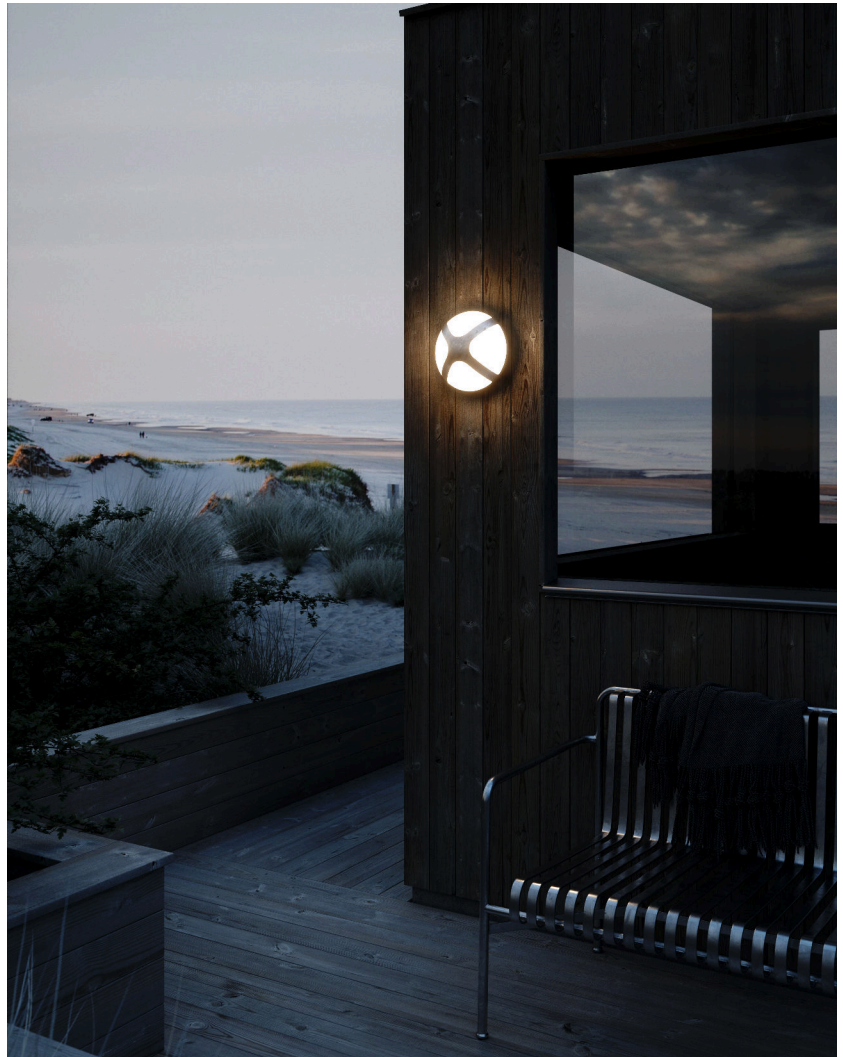

CROSS 25 | WALL LIGHT | GALVANIZED

2118131031

nordlux®

Voltage (V): 220-240 Volt
 IP degree: IP54
 Maximum bulb wattage (W): 15W
 Class (Class 1, Class 2, Class 3):
 Class 1 (Earth contact)
 Bulb base: E27
 Parallel connection: True

Primary material: Galvanized steel
 Secondary material: PCA
 Is the cable replaceable: False
 Suitable for Seaside: Yes
 Color: Galvanized

- Classic and modern design • Parallel connection possible
- Durable material that is well-suited for harsh weather • 15 year warranty on extensive corrosion

The round, minimalist design expression of the Cross wall light by Danish designer Maria Berntsen will embellish any exterior design - almost like a piece of jewellery for your home. Emits a warm, diffused light that creates an inviting atmosphere for your outdoor areas.