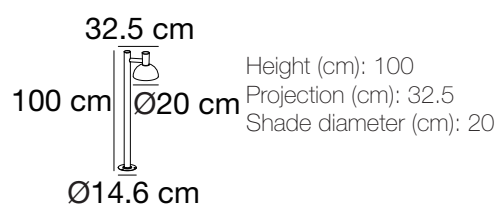

nordlux®**Arki 100**

Item number: 2118108003 Black
 EAN: 5704924004681

Packaging unit 2
 Material: Metal/Plastic
 IP54, Class 1 (Earth contact), 230V
 E27, Max. 20W, Light source not included
 Parallel connection possible