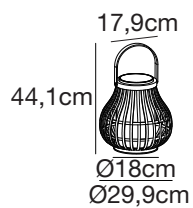

# nordlux®

Height (cm): 30  
Diameter (cm): 29.9

## LEO To-Go

Item number: 2118095062 Nature (brown)  
EAN: 5704924004575

Packaging unit 2  
Material: Bamboo/Plastic  
IP44, Class 3 (12V), Cord: 100 cm, Black  
Switch on the fixture  
SOLAR LED, Light source incl. 4w led