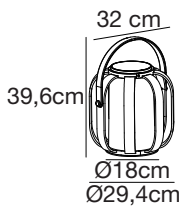

nordlux®

Height (cm): 30
 Diameter (cm): 32
 Shade diameter (cm): 29.4

Bob To-Go

Item number: 2118085062 Nature (brown)
 EAN: 5704924004568

Packaging unit 2
 Material: Plastic/Plastic
 IP44, Class 3 (12V), Cord: 100 cm, Black
 Can the cable be replaced? Yes
 Switch on the fixture
 SOLAR LED, Light source incl. 4w led

Area: Outdoor

Lightsource info (pr. lightsource)

Lumen: 300
 Lumen/Watt: 75
 Lifetime: 30000
 On/Off: 15000
 Colour temperature: 2700K
 RA: 80
 Beam angle: 240°
 Dimmable: No

Energy class A+

Bob is a modern, solar powered and transportable lamp designed by Danish designers Says Who. Design and functionality comes perfectly together - just grab the cordless lamp by the handle and place it wherever you need it. Bob creates a cosy ambience in the garden or on the terrace by turning on automatically when darkness falls. Suitable to place on Kettle spike or tripod, if you want to elevate your light.