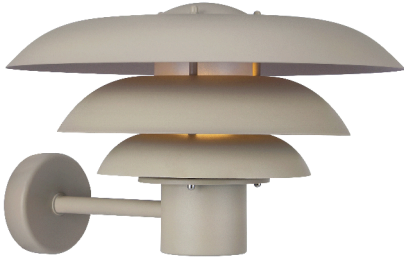

KURNOS 35 | WALL LIGHT | SANDED

2118071008

nordlux®

Voltage (V): 220-240 Volt
 IP degree: IP54
 Maximum bulb wattage (W): 20W
 Class (Class 1, Class 2, Class 3):
 Class 1 (Earth contact)
 Bulb base: E27
 Parallel connection: True

Height (cm): 23.7
 Width (cm): 38.6
 Shade Diameter (cm): 35
 Length (cm): 38.6

EAN: 5704924010484
 TUN: 2276865
 Item Number: 2118071008

Pcs Per Master Carton: 2
 Sales Box Height (cm): 37
 Sales Box Width(cm): 23.5
 Sales Box Depth (cm): 38
 Sales Box Volume m³ : 0.035
 Product net weight (kg): 1.68

Primary material: Metal
 Secondary material: Plastic
 Suitable for Seaside: No
 Color: Sanded

• Parallel connection possible • Only one visible screw

The Kurnos wall light has a classic and modern design that is perfect for your entrance, driveway, terrace or any other outdoor space. The curved shades ensure a functional, yet glare-free and diffused light. Carried out in a soft, sandy colour.