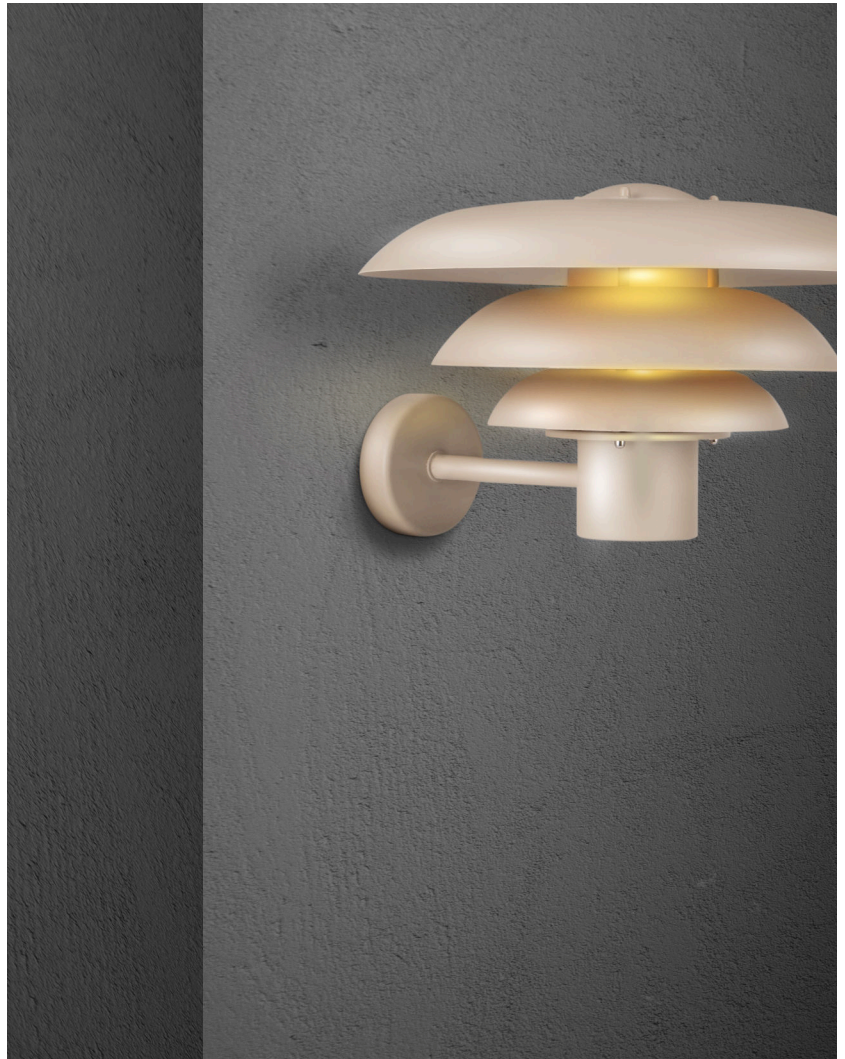

KURNOS 35 | WALL LIGHT | SANDED

2118071008

nordlux®

Voltage (V): 220-240 Volt
 IP degree: IP54
 Maximum bulb wattage (W): 20W
 Class (Class 1, Class 2, Class 3):
 Class 1 (Earth contact)
 Bulb base: E27
 Parallel connection: True

Height (cm): 23.7
 Width (cm): 38.6
 Shade Diameter (cm): 35
 Length (cm): 38.6

EAN: 5704924010484
 TUN: 2276865
 Item Number: 2118071008

Pcs Per Master Carton: 2
 Sales Box Height (cm): 37
 Sales Box Width(cm): 23.5
 Sales Box Depth (cm): 38
 Sales Box Volume m³ : 0.035
 Product net weight (kg): 1.68

Primary material: Metal
 Secondary material: Plastic
 Suitable for Seaside: No
 Color: Sanded

• Parallel connection possible • Only one visible screw

The Kurnos wall light has a classic and modern design that is perfect for your entrance, driveway, terrace or any other outdoor space. The curved shades ensure a functional, yet glare-free and diffused light. Carried out in a soft, sandy colour.