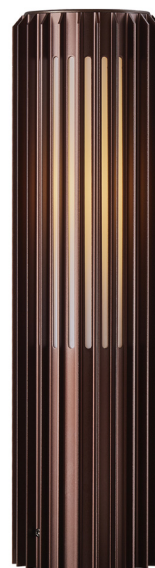

nordlux®

Ø12,4 cm

Height (cm): 45
Shade diameter (cm): 12.4

Matrix 45

Item number: 2118028061 Dark brass
EAN: 5704924004469

Packaging unit 3
Material: Aluminium/Plastic
IP54, Class 1 (Earth contact), 230V
E27, Max. 15W, Light source not included
Parallel connection possible

Area: Outdoor

Sculptural design and modern minimalism are the keywords for the Matrix series by renowned Jacob Jensen Design. A compact garden light that creates a beautiful light and shadow effect illuminating certain areas of your outdoor spaces. Matrix is made from very durable materials that are resistant to corrosion and wear from harsh weather. Easy to install with the included base.