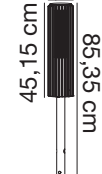

nordlux®

Ø12,4 cm

Height (cm): 45
Shade diameter (cm): 12.4

Matrix 45

Item number: 2118028061 Dark brass
EAN: 5704924004469

Packaging unit 3
Material: Aluminium/Plastic
IP54, Class 1 (Earth contact), 230V
E27, Max. 15W, Light source not included
Parallel connection possible