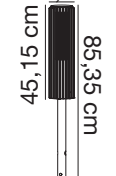

nordlux®

Ø12,4 cm

45,15 cm
85,35 cmHeight (cm): 45
Shade diameter (cm): 12.4

Matrix 45

Item number: 2118028010 Aluminium
EAN: 5704924004476Packaging unit 3
Material: Aluminium/Plastic
IP54, Class 1 (Earth contact), 230V
E27, Max. 15W, Light source not included
Parallel connection possible