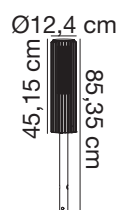

nordlux®

Matrix 45

Height (cm): 45
Shade diameter (cm): 12.4

Matrix 45

Item number: 2118028003 Black
EAN: 5704924004452

Packaging unit 3
Material: Aluminium/Plastic
IP54, Class 1 (Earth contact), 230V
E27, Max. 15W, Light source not included
Parallel connection possible