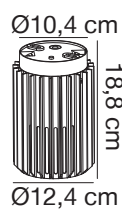

## Matrix

Height (cm): 18.8  
Shade diameter (cm): 12.4