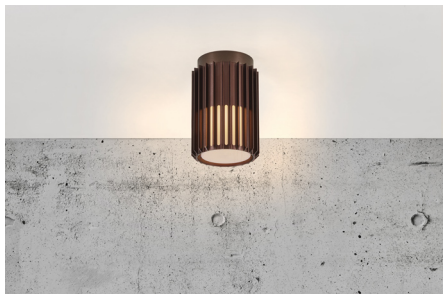

## Matrix

Height (cm): 18.8  
Shade diameter (cm): 12.4

Area: Outdoor

Sculptural design and modern minimalism are the keywords for the Matrix series by renowned Jacob Jensen Design. A compact and versatile ceiling light that creates a beautiful light and shadow effect and welcoming ambience in your outdoor spaces. Matrix is made from very durable materials that are resistant to corrosion and wear from harsh weather.