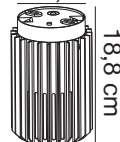

Ø10,4 cm

Ø12,4 cm

Height (cm): 18.8
Shade diameter (cm): 12.4

Matrix

Item number: 2118006010 Aluminium
EAN: 5704924004445

Packaging unit 3
Material: Aluminium/Plastic
IP54, Class 1 (Earth contact), 230V
E27, Max. 15W, Light source not included
Parallel connection possible