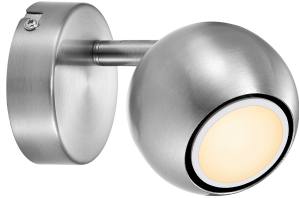

CHICAGO | WALL LIGHT | BRUSHED STEEL

2113221032

nordlux[®]

Voltage (V): 220-240 Volt
 IP degree: IP20
 Maximum bulb wattage (W): 10W
 Class (Class 1, Class 2, Class 3):
 Class 1 (Earth contact)
 Bulb base: GU10
 Parallel connection: False

Primary material: Metal
 Color of the cable: Black
 Length of the cable (cm): 150
 Surface material of the cable:
 Plastic
 Is the cable replaceable: False
 Color: Brushed steel

Height (cm): 10.5
 Width (cm): 14.5
 Shade Diameter (cm): 8
 Length (cm): 14.5

• Contemporary style • Tilting and turning shade

Chicago is a small, classic wall light that can be tilted in the direction, you need. The streamlined, curved design fits into most interior designs and rooms and provides a practical, evenly distributed light.