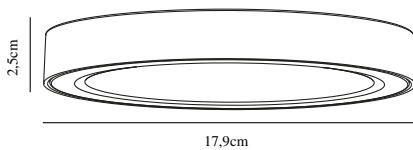

SÖLLER 17 | BATH LIGHTING | WHITE

2110736101

nordlux®

Voltage (V): 230 Volt
 IP degree: IP20/44
 Class (Class 1, Class 2, Class 3):
 Class 2 (Double isolated)
 Bulb base: LED Module

Primary material: Plastic
 Secondary material: Plastic
 Color: White

Height (cm): 2.5
 Projection (cm): 2.5

EAN: 5704924007392
 TUN: 2160544
 Item Number: 2110736101
 Pcs Per Master Carton: 3
 Sales Box Height (cm): 18.5

Sales Box Width(cm): 23.8
 Sales Box Depth (cm): 3.7
 Sales Box Volume m³ : 0.0016
 Product net weight (kg): 0.37

Brightness of light (Lumen): 1000
 Color Temperature (K):
 4000/3000
 Ra-value : 80
 Lifetime (h): 20000
 Beam Angle (°) : 110
 Candela (cd) (for directional
 lamp only): 0
 Energy Class: F
 Actual Watt (W): 9