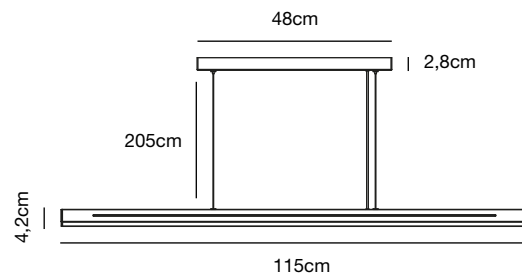

Features

- Minimalist and industrial design
- Very high light output 2600 lumen
- Moodmaker™ 3-step dimmable on wall switch
- 5 year LED guarantee
- Memory function remembers your last dimmer setting