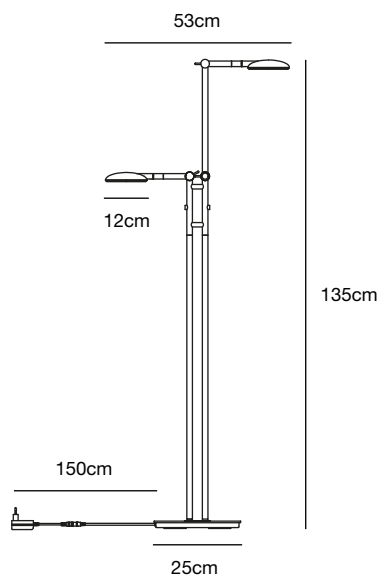

Black
2112784003

Touch dimming
on the product

Black
2113003003

Step dimming
by wall switch

Aluminium
2113003029

Bend 2-Floor

- Masterbox** Qty 2
- Size** H: 135 cm, W: 25 cm, L: 53 cm, Shade Ø: 12 cm, Pipe Ø: 1,6 cm, Base Ø: 25 cm, Tilt angle: 60°
- Material** Metal/Aluminium
- IP Class** IP20, Class 3
- Cable** Textile cable: Black 150 cm non replaceable
- Light source** Fixed LED, Incl. 2x5W LED, Incl. Touch, Lumen 820, Kelvin 2700, Life hours 20.000, RA 80, Beam angle 110°,

Features

- Scandinavian minimalistic design
- Moodmaker™ Touch dimmable on fixture
- Adjustable arm and turn of lamp head for a directional light
- 5 year LED guarantee

Skylar Pendant

- Masterbox** Qty 2
- Size** H: 4,2 cm, W: 115 cm, L: 3,8 cm
- Canopy** Color: Black/Grey, Material: Metal
Ø: 48x9x2,8 cm, H: 2,8 cm
- Material** Aluminium/Plastic
- IP Class** IP20, Class 2
- Cable** Black 205 cm non replaceable
- Light source** Fixed LED, Incl. 25W LED, Lumen 2.600, Kelvin 3000, Life hours 25.000, RA 90, Beam angle 120°,