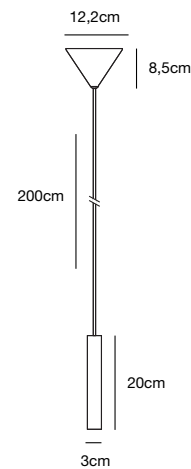

Moodmaker™ 3-step dimmable on wall switch