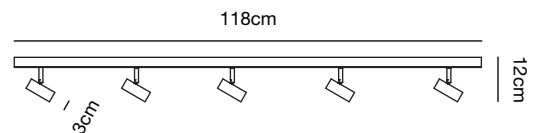

Moodmaker™ 3-step dimmable on wall switch