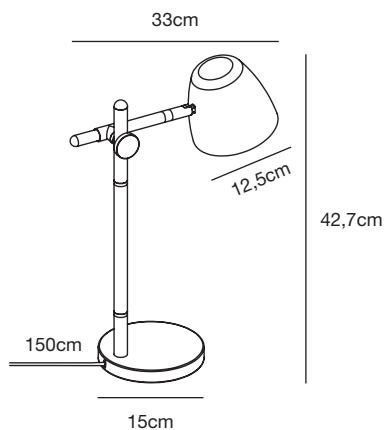

Theo Table

Masterbox	Qty 2
Size	H: 42,7 cm, W: 15 cm, L: 33 cm, Shade Ø: 12,5 cm, Pipe Ø: 1,9 cm, Base Ø: 15 cm, Tilt angle: 90°
Material	Metal/Wood
IP Class	IP20, Class 2
Cable	Textile cable: Black 150 cm non replaceable Switch on cable
Light source	GU10, Max. 35W, Excl. light source,

Features

- Soft natural design
- Elegant mix of wood and metal
- FSC certified ash wood
- Adjustable lamp head for a directional light

Theo Pendant

Masterbox	Qty 2
Size	H: 16 cm, W: 92,6 cm, Shade Ø: 12,5 cm
Canopy	Color: Black, Material: Metal Base Mount: 50x4 cm, H: 3 cm
Material	Metal/Wood
IP Class	IP20, Class 2
Cable	Textile cable: Black 200 cm non replaceable
Light source	GU10, Max. 35W, Excl. light source,