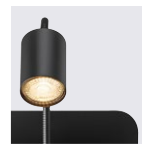

White
2112001001

White
2112551001

Black
2112001003

Green
2112001023

Black
2112551003

Cody Wall

- Masterbox** Qty 3
- Size** H: 42,9 cm, W: 20 cm, D: 20 cm, Shade Ø: 6 cm, Pipe Ø: 1,13 cm, Tilt angle: 90°
- Material** Metal
- IP Class** IP 20, Class 2
- Cable** Cable: White/Black 150 cm non replaceable
Switch on fixture
- Light source** GU10, Max. 15W, Excl. light source,

Features

- Compact and minimalist design
- Multifunctional bedside lamp
- USB port for charging your phone or other device
- Small shelf for storage
- Adjustable lamp head for a directional light

Roomi Wall

- Masterbox** Qty 2
- Size** H: 28,2 cm, W: 24,8 cm, D: 16,5 cm, Shade Ø: 5,5 cm, Flex arm: 29,7 cm
- Material** Metal/Metal
- IP Class** IP20, Class 2
- Cable** Cable: White/Black 150 cm non replaceable
Switch on fixture
- Light source** GU10, Max. 35W, Excl. light source,

Features

- Minimalist functional design
- Multifunctional bedside lamp
- Small shelf for storage
- Adjustable lamp head for a directional light
- USB port for charging your phone or other device