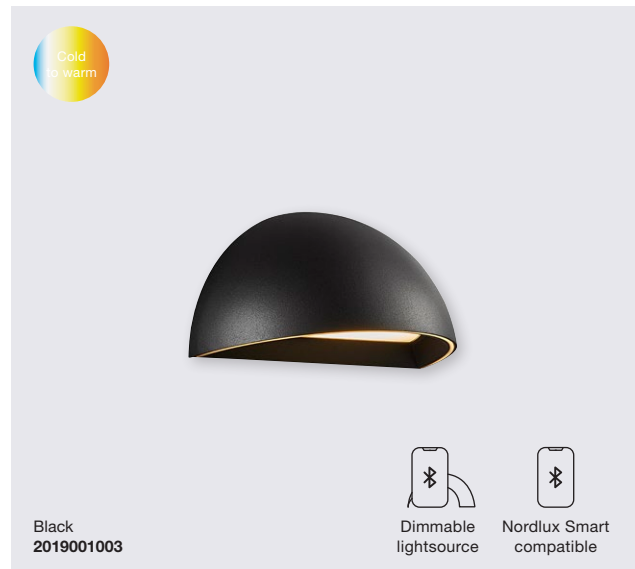

White
2118201001

Dimmable lightsource
Nordlux Smart compatible

Black
2118201003

Black
2019001003

Dimmable lightsource
Nordlux Smart compatible

Grey
2019001010

Grip Smart Wall by Maria Berntsen

- Masterbox** Qty 3
- Size** H: 18 cm, W: 15 cm, D: 9,7 cm
- Material** Aluminium/Plastic
- IP Class** IP54, Class 1
- Light source** Fixed LED, Incl. 9W LED, Lumen 830, Kelvin 2200/6500, Life hours 30.000, RA 80, Beam angle 120°, Only dimmable via Nordlux smart app or remote

Features

- Like a piece of jewellery for your house
- Build-in Nordlux Smart LED
- Cool to warm white light (2200-6500 kelvin)
- Parallel connection possible
- 5 year LED guarantee
- Dimmable through app
- Parallel connection possible

Arcus Smart Wall

- Masterbox** Qty 3
- Size** H: 10 cm, W: 20 cm, D: 10 cm
- Material** Aluminium/Plastic
- IP Class** IP54, Class 1
- Light source** Fixed LED, Incl. 9,5W LED, Lumen 440, Kelvin 2700, Life hours 30.000, RA 80, Beam angle 147.60°, Only dimmable via Nordlux smart app or remote