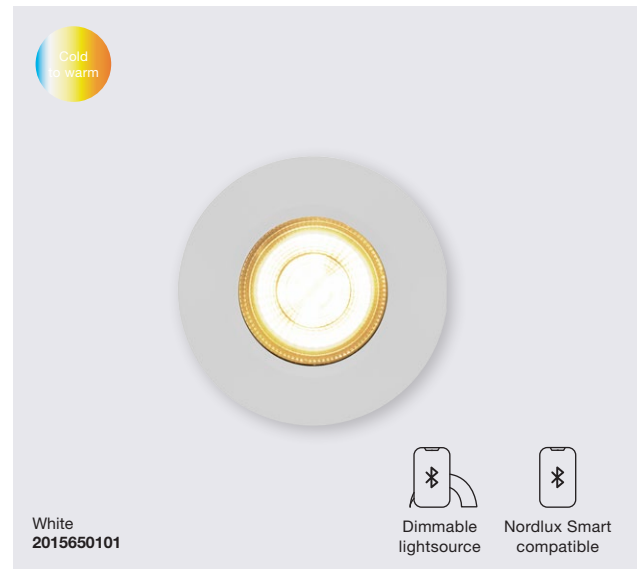

Black
2110900103

Brushed Nickel
2110900155

Black
2015650103

Brushed Nickel
2015650155

Don Smart Downlight

Masterbox	Qty 3
Size	H: 5,4 cm, D: 5,4 cm, Ø: 8,5 cm, Ø: 8,5 cm, Mounting min. height: 8,8 cm Cut-out Ø: 7,2 cm
Material	Plastic/Metal
IP Class	IP65, Class 2
Light source	Fixed LED, Incl. 4,7W LED, Lumen 420, Kelvin 2200-6500, Life hours 20.000, RA 80, Beam angle 60°, Only dimmable via Nordlux smart app or remote

Features

- SMART use for dim, white or colour
- IP65 water resistant (water jets from any angle)
- Parallel connection up to 15 pcs.
- 5 year LED guarantee
- External driver connector, memory/reset function
- Easy screwless push-in connections (no tooling)

Dorado Smart Downlight

Masterbox	Qty 6
Size	H: 5,4 cm, Ø: 8,5 cm, Mounting min. height: 6,8 cm Cut-out Ø: 7,2 cm
Material	Plastic/Metal
IP Class	IP65, Class 2
Light source	Fixed LED, Incl. 4,7W LED, Lumen 360, Kelvin 2200-6500, Life hours 20.000, RA 80, Beam angle 36°, Only dimmable via Nordlux smart app or remote