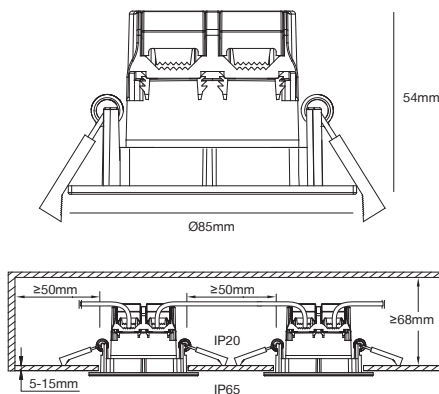

Black
2110900103

Brushed Nickel
2110900155

Black
2015650103

Brushed Nickel
2015650155

Don Smart Downlight

Masterbox	Qty 3
Size	H: 5,4 cm, D: 5,4 cm, Ø: 8,5 cm, Ø: 8,5 cm, Mounting min. height: 8,8 cm Cut-out Ø: 7,2 cm
Material	Plastic/Metal
IP Class	IP65, Class 2
Light source	Fixed LED, Incl. 4,7W LED, Lumen 420, Kelvin 2200-6500, Life hours 20.000, RA 80, Beam angle 60°, Only dimmable via Nordlux smart app or remote

Features

- SMART use for dim, white or colour
- IP65 water resistant (water jets from any angle)
- Parallel connection up to 15 pcs.
- 5 year LED guarantee
- External driver connector, memory/reset function
- Easy screwless push-in connections (no tooling)

Dorado Smart Downlight

Masterbox	Qty 6
Size	H: 5,4 cm, Ø: 8,5 cm, Mounting min. height: 6,8 cm Cut-out Ø: 7,2 cm
Material	Plastic/Metal
IP Class	IP65, Class 2
Light source	Fixed LED, Incl. 4,7W LED, Lumen 360, Kelvin 2200-6500, Life hours 20.000, RA 80, Beam angle 36°, Only dimmable via Nordlux smart app or remote