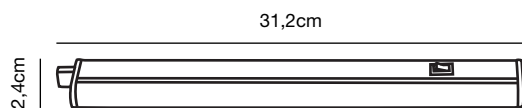

## Latona 31 LED Batten

<b>Masterbox</b>	Qty 6
<b>Size</b>	W: 2,4 cm, L: 31,2 cm, D: 3,4 cm
<b>Material</b>	Plastic
<b>IP Class</b>	IP20, Class 2
<b>Light source</b>	Fixed LED, Incl. 5W LED, Incl. 2-Step Moodmaker™, Lumen 420, Kelvin 3000/4000, Life hours 25.000, RA 80, Beam angle 130°, Not dimmable

### Features

T5 Batten - Switch on body  
 2-Step Moodmaker™ 3000K/4000K  
 Ideally suited for under cabinet lighting  
 Parallel connection possible  
 Connection cable included  
 5 year LED guarantee

## Latona 56 LED Batten

<b>Masterbox</b>	Qty 6
<b>Size</b>	W: 2,4 cm, L: 56,2 cm, D: 3,4 cm
<b>Material</b>	Plastic
<b>IP Class</b>	IP20, Class 2
<b>Light source</b>	Fixed LED, Incl. 9W LED, Incl. 2-Step Moodmaker™, Lumen 730, Kelvin 3000/4000, Life hours 25.000, RA 80, Beam angle 130°, Not dimmable