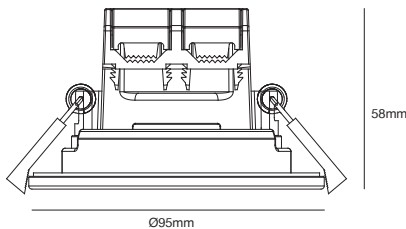

Black
2110360103

Alec Downlight

- Masterbox** Qty 3
- Size** H: 5,8 cm, D: 5,8 cm, Ø: 9,5 cm, Mounting min. height: 7,8 cm, Cut-out Ø: 7,3 cm
- Material** Plastic/Plastic
- IP Class** IP20/44, Class 2
- Light source** Fixed LED, Incl. 6,1W LED, Incl. 3-Step Moodmaker™, Lumen 480, Kelvin 3000, Candela 750, Life hours 20.000, RA 80, Beam angle 36°, Not dimmable

Features

- 3-Step Moodmaker™ dimmer 100%-50% + outer ring
- Flexible cut-out size from 73 mm to 83 mm
- Screwless connections
- Parallel connection up to 15 pcs.
- Memory and reset function
- 5 year LED Guarantee

Moodmaker™ 3-step dimmable with memory function

Starke Downlight

- Masterbox** Qty 3
- Size** H: 5,3 cm, Ø: 8,8 cm, Mounting min. height: 5,2 cm, Cut-out Ø: 7,2 cm
- Material** Plastic/Metal
- IP Class** IP20, Class 2
- Light source** Fixed LED, Incl. 6,1W LED, Lumen 450, Kelvin 2700, Candela 900, Life hours 20.000, RA 80, Beam angle 36°, Dimmable