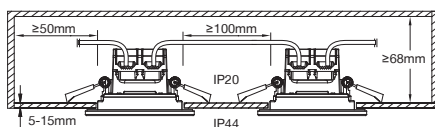

Black
2110360103

Alec Downlight

- Masterbox** Qty 3
- Size** H: 5,8 cm, D: 5,8 cm, Ø: 9,5 cm, Mounting min. height: 7,8 cm, Cut-out Ø: 7,3 cm
- Material** Plastic/Plastic
- IP Class** IP20/44, Class 2
- Light source** Fixed LED, Incl. 6,1W LED, Incl. 3-Step Moodmaker™, Lumen 480, Kelvin 3000, Candela 750, Life hours 20.000, RA 80, Beam angle 36°, Not dimmable

Features

- 3-Step Moodmaker™ dimmer 100%-50% + outer ring
- Flexible cut-out size from 73 mm to 83 mm
- Screwless connections
- Parallel connection up to 15 pcs.
- Memory and reset function
- 5 year LED Guarantee

Moodmaker™ 3-step dimmable with memory function

Starke Downlight

- Masterbox** Qty 3
- Size** H: 5,3 cm, Ø: 8,8 cm, Mounting min. height: 5,2 cm, Cut-out Ø: 7,2 cm
- Material** Plastic/Metal
- IP Class** IP20, Class 2
- Light source** Fixed LED, Incl. 6,1W LED, Lumen 450, Kelvin 2700, Candela 900, Life hours 20.000, RA 80, Beam angle 36°, Dimmable