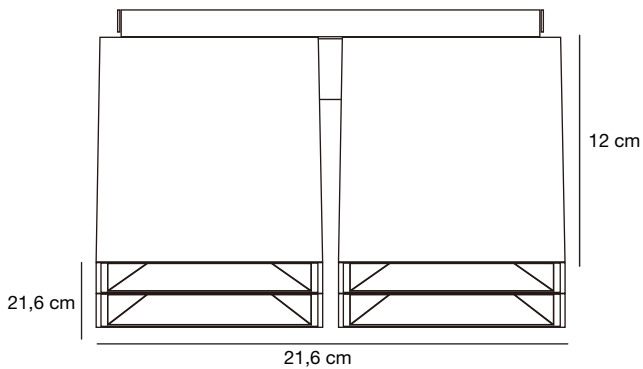

Mat White
2110430101

Mat black
2110430103

White
92746001

Parallel connection
possible

Ethan 4 Build On

Masterbox	Qty 3
Size	H: 11,99 cm, W: 21,6 cm, L: 21,6 cm
Material	Aluminium/Metal
IP Class	IP20, Class 2
Cable	Cable: Blue and brown cm
Light source	GU10, Max. LED: 4x10W, Traditional: 4x50W, Excl. light source,

Features

- Interconnectable on two sides
- Fits all different GU10 bulb sizes
- Fits the Scandinavian electro boxes
- White: 8 inside reflectors included, white and silver
- Black: 8 inside reflectors included, black and brass

Petri 30 Ceiling

Masterbox	Qty 3
Size	D: 9 cm, Shade Ø: 30 cm
Material	Glass/Metal
IP Class	IP20, Class 1
Light source	E27, Max. 60W, Excl. light source,

Features

- Ideally suited for combination with NORDLUX SMART
- Parallel connection possible