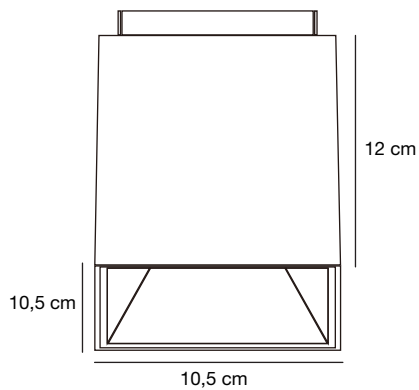

## Ethan 1 Build On

<b>Masterbox</b>	Qty 3
<b>Size</b>	H: 11,99 cm, W: 10,5 cm, L: 10,5 cm
<b>Material</b>	Aluminium/Metal
<b>IP Class</b>	IP20, Class 2
<b>Cable</b>	Cable: Blue and brown cm
<b>Light source</b>	GU10, Max. LED: 10W, Traditional: 50W, Excl. light source,

### Features

- Interconnectable
- Fits all GU10 bulb sizes
- White: 2 inside reflectors included, white and silver
- Black: 2 inside reflectors included, black and brass

## Ethan 2 Build On

<b>Masterbox</b>	Qty 3
<b>Size</b>	H: 11,99 cm, W: 10,5 cm, L: 21,6 cm
<b>Material</b>	Aluminium/Metal
<b>IP Class</b>	IP20, Class 2
<b>Cable</b>	Cable: Blue and brown cm
<b>Light source</b>	GU10, Max. LED: 2x10W, Traditional: 2x50W, Excl. light source,

### Features

- Interconnectable on two sides
- Fits all different GU10 bulb sizes
- Fits the Scandinavian electro boxes
- White: 4 inside reflectors included, white and silver
- Black: 4 inside reflectors included, black and brass