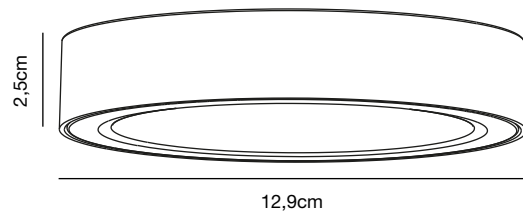

Moodmaker™ 3-step dimmable on wall switch