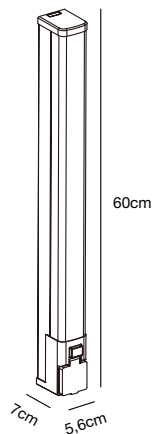

White
2110711001

IP44 bathroom
zone 2

Step dimming
on the product

White
2110726101

IP44 bathroom
zone 2

Step dimming
by wall switch

Sjaver Bathroom

- Masterbox** Qty 3
- Size** H: 7 cm, W: 5,6 cm, L: 60 cm
- Material** Plastic/Aluminium
- IP Class** IP44, Class 1
- Cable** Cable: White 35 cm non replaceable
Switch on fixture
- Light source** Fixed LED, Incl. 15W LED, Lumen 1.200,
Kelvin 3000/4000, Life hours 30.000, RA 90,
Beam angle 120°, Not dimmable

Features

Moodmaker™ SCENE SELECT 3000K/4000K by body switch
Including EU plug
5 year LED guarantee

Moodmaker™ 2-step dimmable on the product

Sóller 12 Bathroom

- Masterbox** Qty 3
- Size** H: 2,5 cm, D: 2,5 cm, Ø: 12,9 cm,
Mounting min. height: 4,5 cm
Cut-out Ø: 10 cm
- Material** Plastic/Plastic
- IP Class** IP20/44, Class 2
- Light source** Fixed LED, Incl. 7,5W LED, Incl. 3-Step Moodmaker™,
Lumen 600, Kelvin 4000/3000, Life hours 20.000, RA 80,
Beam angle 110°, Not dimmable